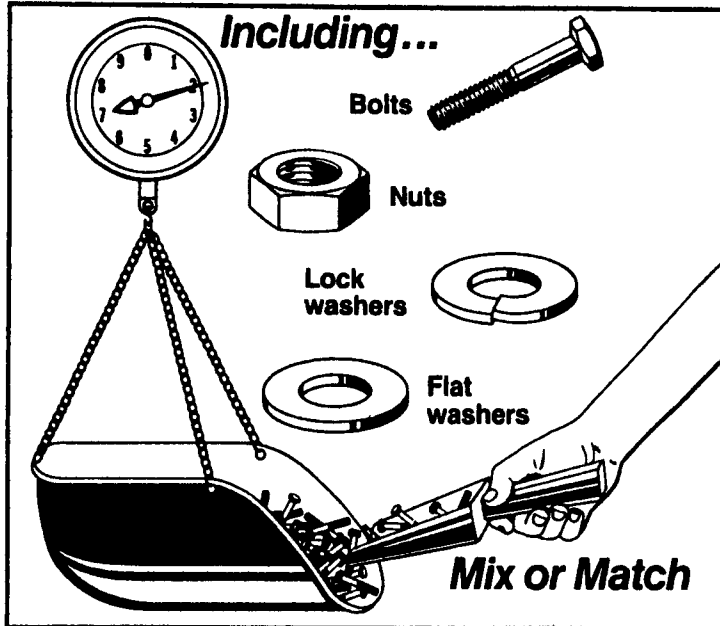

GRADE 5 BOLTS

Only **89¢** per pound

Stock up your home shop now!

CAM SPRAY HI PRESSURE WASHERS

SPECIAL $749

- 1500 P.S.I.
- 3.5 GPM
- 40' Hose
- 3 Plunger Pump
- Trigger Attached
- Soap Control From Gun
- 5 H.P. Honda
- Oil Shut Down
- Overhead Cam

- 2000 P.S.I.
- 5 H.P. Electric
- 40' Hose
- Gun w/3 Tips
- 5 Plunger Pump

$1318.32