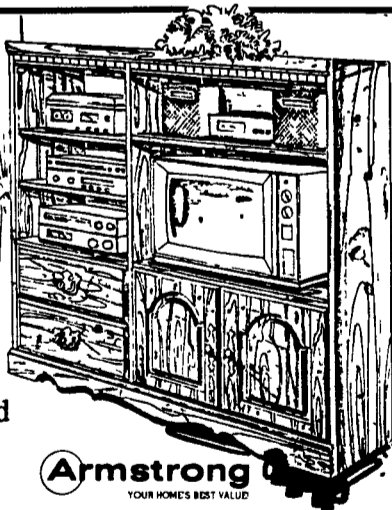

## This Is Your Last Chance On This One. ENTERTAINMENT CENTER

Light Oak Contemporary Or Early American Pine

Features 2 Drawers And 2 Doors Plus 1 Glass Door, Pull-Out Tray, And Lots Of Storage For Tapes, Albums And Cassettes. Comes Completely Boxed And Assembled.