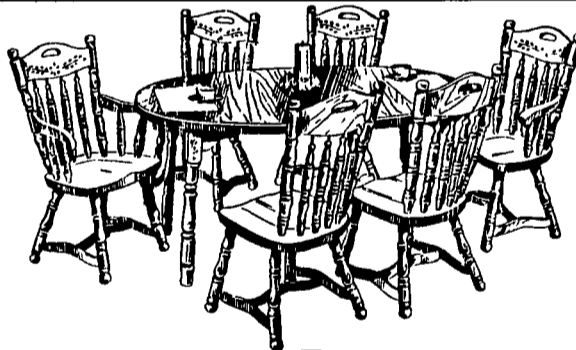

Choice Of Sculptured Or Spindle End In Bookcase Model

## CONTEMPORARY COUNTRY SET

A Very Nice Group  
Cocktail Table And 2 End Tables

Reg. Retail \$379.95

**OUR CASH PRICE**

**\$129.95**