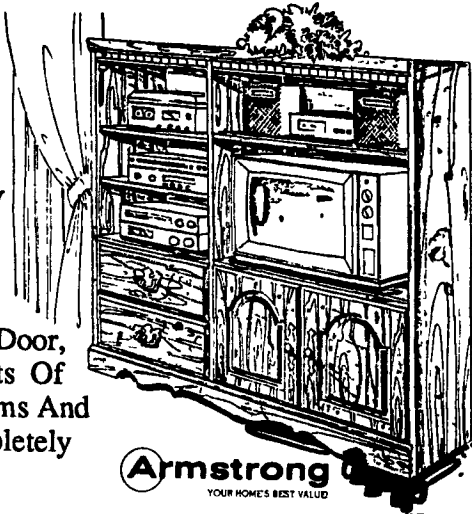

Light Oak Contemporary  
Or  
Early American Pine

Features 2 Drawers And  
2 Doors Plus 1 Glass Door,  
Pull-Out Tray, And Lots Of  
Storage For Tapes, Albums And  
Cassettes. Comes Completely  
Boxed And Assembled.