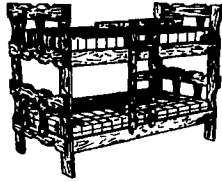

Light Oak Contemporary  
Or  
Early American Pine

Features 2 Drawers And  
2 Doors Plus 1 Glass Door,  
Pull-Out Tray, And Lots Of  
Storage For Tapes, Albums And  
Cassettes. Comes Completely  
Boxed And Assembled.

47"x47"x20"

Reg. Retail  
\$529.95

**OUR CASH PRICE  
\$169.00**

**BUNK BEDS**

Ladder, Safety Rails & Bunkies. Also Breaks  
Down To Twin Size Beds.

(Ladder At Foot  
of Bunks)

Choice Of  
Sculptured  
Or Spindle  
End In Bookcase  
Model