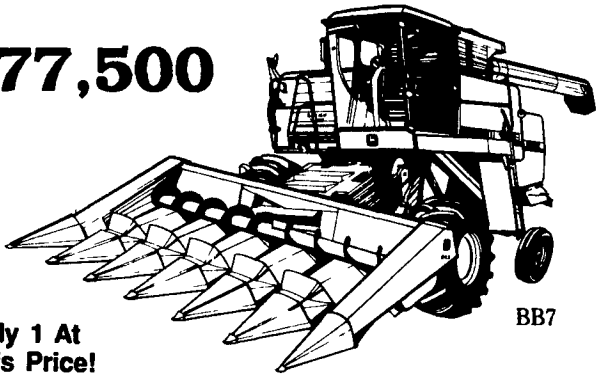

Your Combine Headquarters

ON THE LEVEL ON THE SLOPE

\$77,500

• Only 1 At This Price!

■ The separator on the John Deere exclusive Sidehill 6620 Titan II Combine stays level on slopes up to 18 percent. So you harvest more grain from sloping acres.

■ You also have more shoe capacity than earlier models. And a power reverser that kicks out plugs. Come check it all out.

LEADERSHIP YOU CAN COUNT ON®

RUN WITH THE BEST!

NEW AND USED COMBINES

• Finance Waiver Until Sept. 1, 1989!

USED COMBINES

- JD 6620 Titan II Sidehill, 700 Hrs.
- JD 6620 Level Land, 1500 Hrs.
- JD 6600 Diesel Hydro, Reduced
- JD 4400 Diesel, Non Rotary Screen, Good Shape
- JD 6620 Sidehill Titan II, 990 Hrs.
- JD 6620 Sidehill Titan II, 810 Hrs.
- JD 4400D, Rotary Screen, Low Hrs.
- JD 6620 Sidehill (1983), 1100 Hrs.
- JD 6620 Level Land, 2400 Hrs.

Good Selection Of Late Model
15 Ft. Flex Heads And
643 Corn Heads!

USED PLANTING & TILLAGE EQUIPMENT

- JD 7000, 12 Row Folding, Liquid Fertilizer, 300 Monitor
- JD 7000 6 Row Narrow, Dry Fertilizer
- JD 7000 4 Row Dry Fertilizer
- IH 510 18x7 Grain Drill
- JD 970 Wing Fold Roller Harrow, 23 Ft.
- JD 2800 7 Bottom On Land Plow