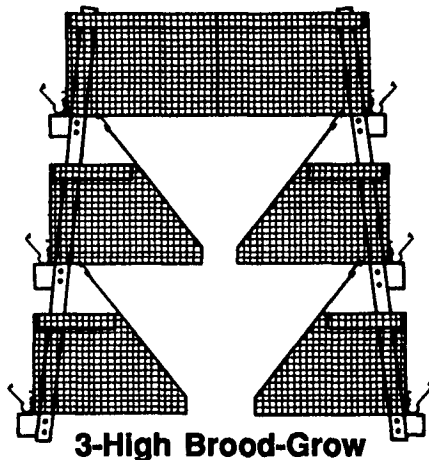

SALES AND SERVICE

ULTRAFLO® Feeding System & CHORE-TIME® Cage Systems For Layers And Pullets

3-High Brood-Grow

It's Another ULTRAFLO®

4-High Duracage

Horse Fence By CHORE-TIME®
A Beautiful, Maintenance-Free Fence Designed For Safety