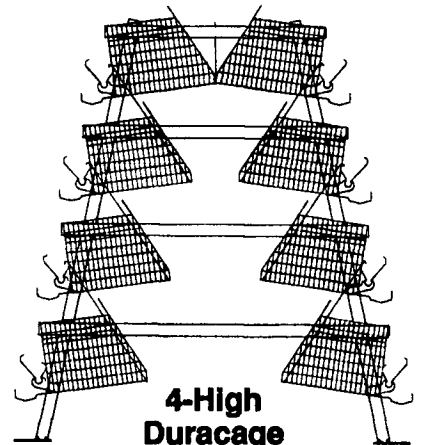

SALES AND SERVICE

ULTRAFLO® Feeding System & CHORE-TIME® Cage Systems For Layers And Pullets

3-High Brood-Grow

It's Another ULTRAFLO®

4-High Duracage

Horse Fence By CHORE-TIME®
A Beautiful, Maintenance-Free Fence Designed For Safety