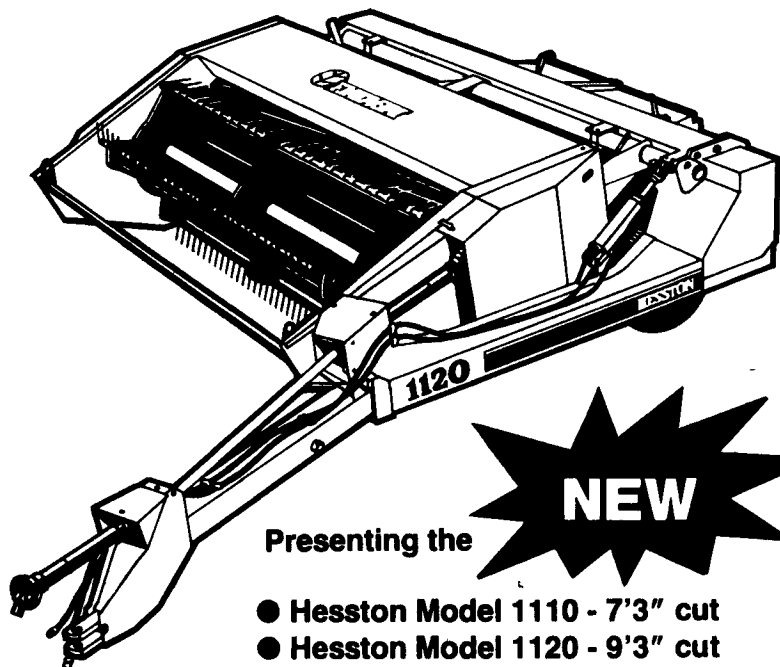

HESSTON THE PRIME LINE

Hesston Corporation, a Member of the FIAT Group

**Hesston 90 Series
Mid-Range acts like big
horsepower tractors!**

**See These And
More At The
PENNA. FARM SHOW!**

**Have It Your Way -
Versatility With Economy!**

Hesston's Mid-Range Tractor lets you cut big jobs down to size with 91 PTO hp!

New Fiat 6-cylinder diesel engine provides higher torque reserve and lower fuel consumption. And the 4-wheel drive models work full-time in the field, giving you even more performance and fuel economy!

NEW

Presenting the

- Hesston Model 1110 - 7'3" cut
- Hesston Model 1120 - 9'3" cut

**Ask Us About The
New 12 Ft. Hydro-Swing
And The New
Model 1130 - 9'3"
Mower Conditioner**

Any Way You Turn

Hesston's ALL NEW Skid Steer Loaders have the extras to meet your needs: tilt top for easy access to transmissions, reinforced rear door for protection and counter weight, double acting hydraulic cylinders for balanced loads, heavy duty drive connection providing hours of trouble-free operation, and good visibility of working areas. These machines, with their quick change of attachments, can be equipped for a variety of jobs. Attachments include buckets, pallet fork, backhoe, blade, grapple bucket, or post hole augers, making your new skid steer loader a multi-use machine.