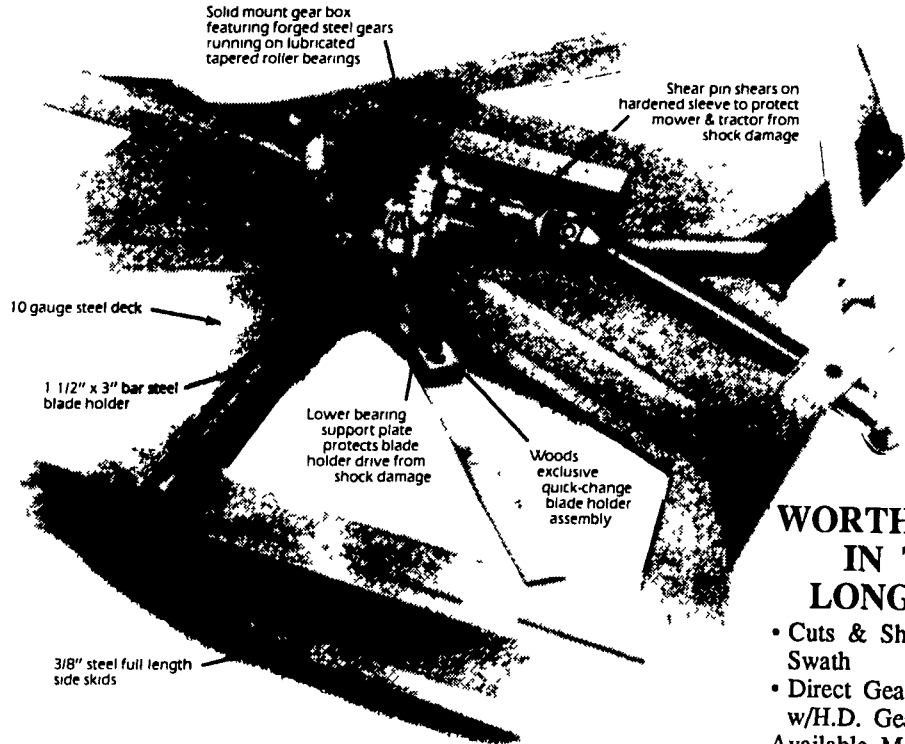

See Our Line Of WOODS PRODUCTS

On Display At The
PA. FARM SHOW, JANUARY 8-13
 Space #'s 136 thru 140

DIG IN

with **WOODS model 1050 BACKHOE**

Woods model 1050 reaches 13'1" and digs 10'7" below grade with tractors rated 50 hp to 130 hp. Ideal for farming, light construction and landscaping. Other uses include golf courses, nurseries, utility companies and cemeteries...footings, wiring trenches, irrigation ditches, drainage ditches...do them all and more. Woods model 1050 has the features that make the "on-the-job" difference.

Come in today for a demonstration.

WOODS' M5 DIXIE CUTTER

WORTH MORE IN THE LONG RUN

- Cuts & Shreds 5 Ft. Swath
- Direct Gear Drive w/H.D. Gear Box Available Models For Rear-Mounting On a 3 Pt. Hitch, Fast-Hitch or AC Snap-Coupler.