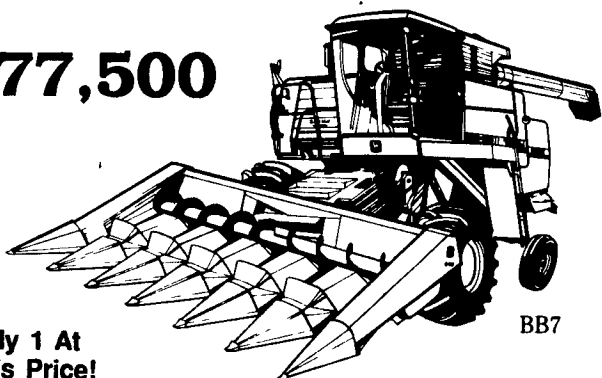

Your Combine Headquarters

ON THE LEVEL ON THE SLOPE

\$77,500

• Only 1 At This Price!

- The separator on the John Deere exclusive Sidehill 6620 Titan II Combine stays level on slopes up to 18 percent. So you harvest more grain from sloping acres.
- You also have more shoe capacity than earlier models. And a power reverser that kicks out plugs. Come check it all out.

LEADERSHIP YOU CAN COUNT ON®

**RUN
WITH THE
BEST!**

NEW AND USED COMBINES

• Finance Waiver Until Sept. 1, 1989!

USED COMBINES

- JD 6620 Titan II Sidehill, 700 Hrs.
- JD 6620 Level Land, 1500 Hrs.
- JD 6600 Diesel Hydro, Reduced
- JD 4400 Diesel, Non Rotary Screen, Good Shape
- JD 6620 Sidehill Titan II, 990 Hrs.
- JD 6620 Sidehill Titan II, 810 Hrs.
- JD 4400D, Rotary Screen, Low Hrs.
- JD 6620 Sidehill (1983), 1100 Hrs.
- JD 6620 Level Land, 2400 Hrs.

Good Selection Of Late Model
15 Ft. Flex Heads And
643 Corn Heads!

USED PLANTING & TILLAGE EQUIPMENT

- JD 7000, 12 Row Folding, Liquid Fertilizer, 300 Monitor
- JD 7000 6 Row Narrow, Dry Fertilizer
- JD 7000 4 Row Dry Fertilizer
- IH 510 18x7 Grain Drill
- JD 970 Wing Fold Roller Harrow, 23 Ft.
- JD 2800 7 Bottom On Land Plow