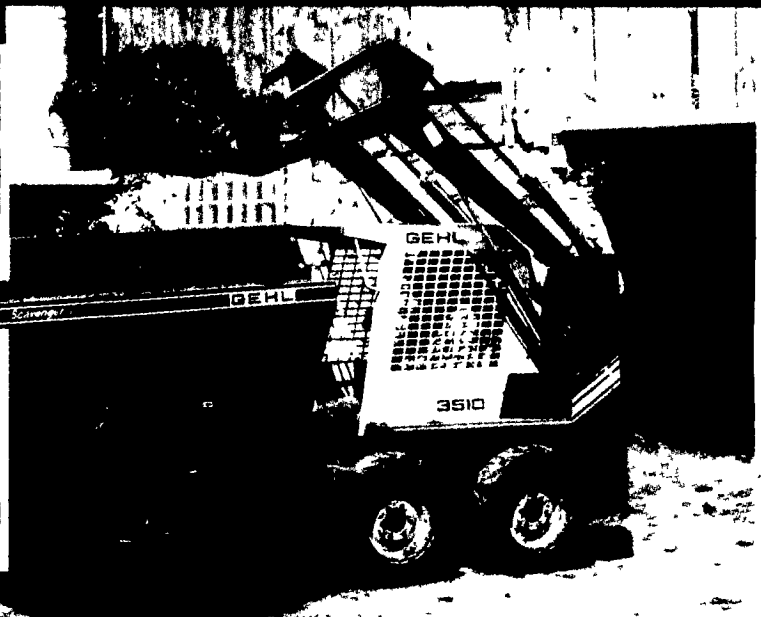

So our memories of what hap-

pened were very different from the start. And then, before we knew it, memories hardened into myths and myths into dogma. Now we find ourselves divided. We stare across the chasm, but we don't see each other.

Wife, husband. Child. Parent. Friend.

Race. Nation. Religious group.

I'm tired of being alone on my side of the chasm. I'm using up so much energy fearing and resenting you. Sometimes I wish each of us could crack the dogma, peel away the mythology, shed our own recollections and trade memories. What would it be like if we could see each other's pictures of the history we share? If we could see each other?

What we need here, you and I, is a little humility and a lot of housecleaning.

Humility: to say, only God sees

history whole and knows the whole truth. All I have is my perception. It's valid, it's precious, but it's fragmentary. Maybe I ought to try seeing as God sees, from all the angles.

Housecleaning: Memory is selective, and I'm carrying around years of slanted, narrow memories. I can't see past them. It must be the same for you. What we need to do is let some of them go. Trade a few. Listen.

Maybe, if I ask you how things look to you, between us we'll see something we never saw before.

GEHL

Fast and Easy

You'll get more jobs done faster and easier with a Gehl skid loader. That's because Gehl's exclusive Load-Trak T-bar hand controls are easy to operate with no complicated foot pedals to slow you down. As a result, you have greater maneuverability plus more precise bucket and drive control. Inside and out, a Gehl skid loader is built for precision operation with additional user friendly features such as these:

- Built-in secondary operator restraint safety bar serves as a comfortable padded arm rest
- Quick Lock attachment change gets you ready to go to work fast with the attachment of your choice: specialty and utility buckets, manure forks, back hoe, trencher, pallet fork, utility fork with grapple, tree digger, hydraulic auger and more.

■ ROPS enclosure rolls back for easy serviceability engine access is easy too

■ Self-leveling lift action keeps loads in the bucket. Stop in at your Gehl dealer and test drive a versatile Gehl skid loader. You'll see why it sets a fast pace on any job. Seven models to choose from with 750 lb. to 2,050 lb. SAE operating capacities.

Convenient Gehl Finance can make your Gehl skid loader even more attractive and affordable with the low interest rates and payment options. Gehl Company, West Bend, Wisconsin 53095

More for your machinery dollar

1988 Gehl Company

WAIVER OF FINANCE UNTIL JULY 1, 1989

on hay and forage equipment

Stretch your Gehl equipment purchase dollars with Gehl Finance. Talk to your participating Gehl dealer about our current programs:

Waiver of finance until

July 1, 1989

on hay and forage equipment

OR

Waiver of finance until

April 1, 1989

on all other equipment

LOW APR*

12 month term 0%

24 month term 7.5%

36 month term 8.5%

48 month term 9.5%

* Certain restrictions may apply. See your participating Gehl dealer for complete details. Gehl Finance reserves the right to interpret, modify or cancel these programs at any time without prior notice. Gehl Finance is not available in all states or provinces.

GEHL FINANCE

A Division of Gehl Company

Available at your local participating Gehl dealer

D.W. OGG EQUIPMENT CO.
Main Location
Frederick, MD
301-473-4250
301-293-2033

PEOPLE'S SALES & SERVICE
Oakland Mills, PA
717-463-2735

GEO. W. KINSMAN, INC.
Honesdale, PA
717-253-3440

PETERMAN FARM EQUIPMENT, INC.
Carlisle, PA
717-249-5338

Taylorville, Md.
(Bob's Welding)
301-829-2042

A.L. HERR & BRO.
Quarryville, PA
717-786-3521

LEBANON VALLEY IMPLEMENT CO., INC.
Richland, PA
717-866-7518

HINES EQUIPMENT
Cresson, PA
814-886-4183
Bellwood
814-742-8171

UMBERGER'S OF FONTANA
Lebanon, PA
717-867-5161

ARNETT'S GARAGE
Hagerstown, MD
301-733-0515

ECKROTH BROS. FARM EQUIPMENT
New Ringgold, PA
717-943-2131

ELDER SALES & SERVICE, INC.
Stoneboro, PA
412-376-3740

GUTSHALL'S INC.
Loydsville, PA
717-789-4343

BENNETT MACHINE CO.
Milford, DE
302-422-4837

MILLER EQUIPMENT CO.
Bechtelsville, PA
215-845-2911

SPRINGS EQUIPMENT, INC.
Springs, PA
814-662-2222