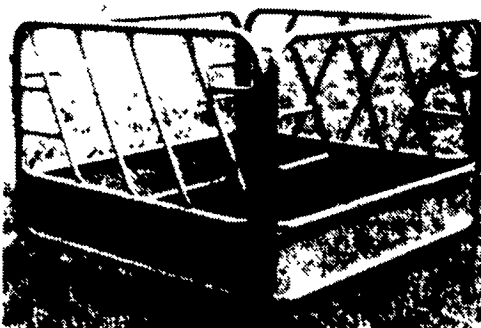

HEAVY DUTY HAY BALE FEEDER

- Feed Big Round & Reg. Bales or Stacks
- 1'9" O.D. Tubing & 1" Sch. 40 Pipe, All Welded Construction

PAUL B. ZIMMERMAN, INC.

Call or Write For Additional Information And Your Nearest Dealer

295 Woodcreek Rd.
Litz, PA 17843
1 Mile West of Ephrata
Phone: 717-786-1121