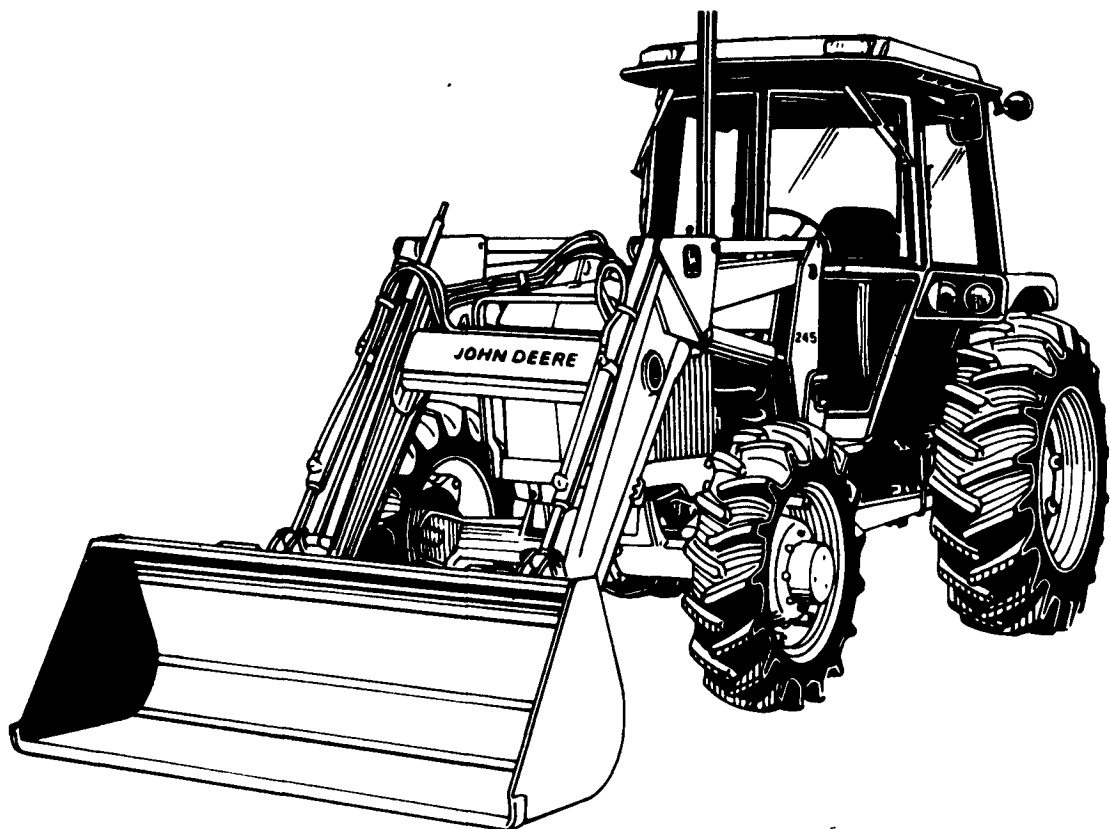

LOADERS DESIGNED BY TRACTOR DESIGNERS

■ John Deere loaders were designed by John Deere tractor and loader engineers. And solely for John Deere tractors. They aren't "fits all" designs.

■ We've got loaders to fit tractors from the 820 to the 4850. Economy models or the deluxe series with John Deere's Quik-Tatch™ system and self-leveling design. Stop in for a loader-tractor matchup.

LEADERSHIP YOU CAN COUNT ON

NEW
from JOHN DEERE

Quik-Tatch loaders for the under 40-hp class

New loaders designed for John Deere compact utility tractors attach/detach in less than a minute! See us about them today.