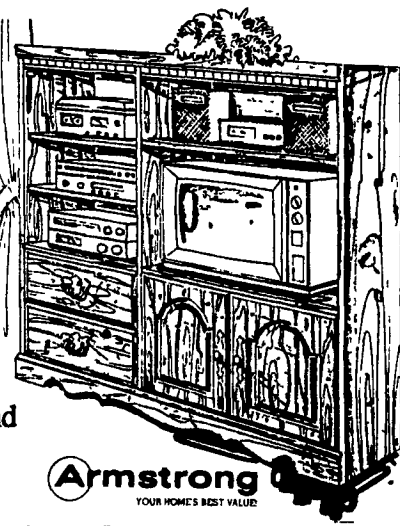

Reg. Retail \$1,899.95

OUR CASH PRICE \$649.95

BUNK BEDS
Ladder, Safety Rails & Bunkies. Also Breaks Down To Twin Size Beds.

Choice Of Sculptured Or Spindle End In Bookcase Model

(Ladder At Foot of Bunks) **BOOKCASE BUNK \$185.00** **REGULAR BUNK \$165.00**

OUR CASH PRICE

This Is Your Last Chance On This One.

ENTERTAINMENT CENTER

Light Oak Contemporary Or Early American Pine

Features 2 Drawers And 2 Doors Plus 1 Glass Door, Pull-Out Tray, And Lots Of Storage For Tapes, Albums And Cassettes. Comes Completely Boxed And Assembled.