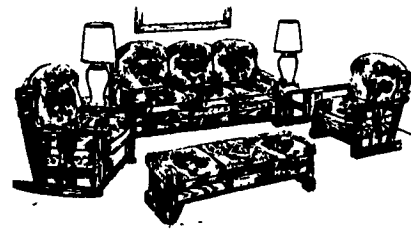

UNCLAIMED FREIGHT CO. AND LIQUIDATION SALES INC.

Get The Most For Your Hard Earned-Money...
Shop And Save At Unclaimed Freight Co!

MARBLE TOP TABLE

Solid Brass Base
Reg. Retail \$69.95

OUR CASH PRICE \$12.50

6 PC. PINE LIVING ROOM GROUP
With Party Ottoman In Antron Nylon
Reg. Retail \$1099.95

OUR CASH PRICE \$299.95
Matching Pair Of Lamps & Shades **\$35.00 CASH PRICE**

5 PIECE BEDROOM
Choose This Set And Get A Master Dresser, Mirror, Headboard, Door Chest And Nightstand

Reg. Retail \$1,299.95
OUR CASH PRICE \$429.95

CONTEMPORARY COUNTRY SET

A Very Nice Group
Cocktail Table And 2 End Tables

Reg. Retail \$379.95
OUR CASH PRICE \$129.95

Sofa, Chair And Loveseat

Come In And See Our Very Popular
COUNTRY CASUAL LIVING ROOM SUITE