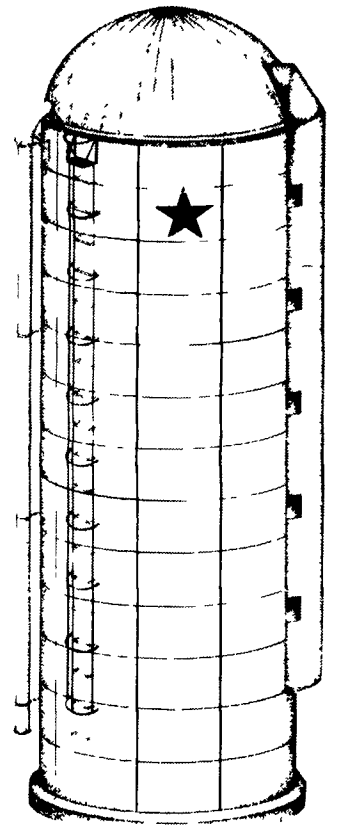

★ STAR SILOS ★

...Committed to superior performance in Forage Management Systems.

- Energy-Pak Bottom Unloading With Little David Ring Drive Unloaders
- Star "Toppers"
- Precast & Poured Manure Storage Structures - SCS Approved
- Precast Feed Bunk & Cattle Guards
- **VANDALE** Service & Equipment Dealers

717-866-5708

630 E. Lincoln Avenue
Myerstown, PA 17067

After Office Hours Call:
Bob Brubaker 717-464-3136
John Swope 717-933-4758