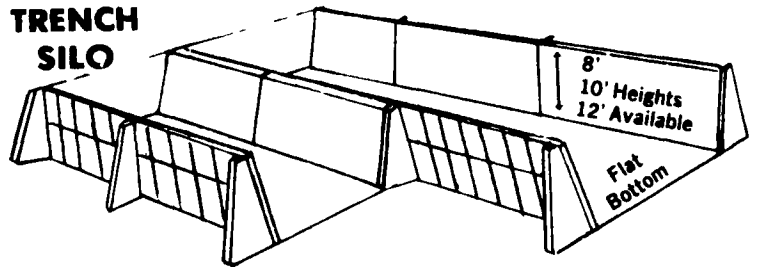

12" Goosenecks
Installed On
Sealed Silos

DANIEL S. STOLTZUS
R.D. 2, Narvon, PA 17555
717-354-4374

SILOS AND UNLOADERS

20x75 Fickes silo w/ excellent Starline model 70 unloader. New blower, bearings & paddles. Can be seen standing in Lanc. Co., \$3,900. 717-354-4051 days, ask for Bill.

(3) silomatic silo unloaders, (2) 18', \$650. each; (1) 20', \$1,250. 201-782-4297 Evenings.

MARTIN'S SILO REPAIR

Moving Concrete Stave Silos
Also

- New & Used Extensions
- Replastering
- Fill Pipes
- Distributors
- Roofs
- General Repair

Rt. 1 Box 315
Denver, PA 17517
215-484-2517

TRENCH SILO

PANEL-STRUCT, INC.

853 Buchanan Trail East
Greencastle, Pa. 17225
PHONE 717-597-4994

CUSTOM DESIGNING FOR YOUR PRE-CAST NEEDS
INSULATED PANELS
Movable And Expandable - We Deliver And Install