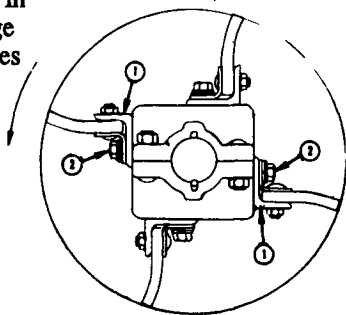

List \$158
SALE \$85

Complete New Paddle Elevator For 860 Combine Includes All Elevator Paddles & Fibre Slip Clutch

List \$4,000
SALE \$2,500

Difficult Feeding Conditions May Warrant The Installation Of Additional Paddle Assemblies Or Keep Extra On Hand In Case Of Rock Damage For 760, 860 Combines

Parts List \$104.00
SALE \$35.80

Used To Prevent Seed Loss Caused By Material Sliding Over To One Side Of Grain Pan And Shaker Shoe On Side Hill Operation

List \$82
SALE \$25

Bottom Shields For Cleaning Fan To Prevent Damage From Stumps And Rocks

750-850 Combine List \$112
SALE \$65

760-860 Combine List \$114 **SALE \$75**

Paddle Elevator Shields Assist Feeding In Weedy Or Viny Growth 750, 850 Combine Per Set

List \$90
SALE \$40

USED COMBINES

Tag	Year	Brand	Model	Sale Price
UC4908	74	MF	510 Combine	\$3,500
UC5117	70	MF	510 Combine	\$2,800
UC4821	74	MF	760 Combine	\$7,500
UC4893	77	MF	750 Combine	\$14,000
UC4928	77	MF	750 Combine	\$12,000
UC5107	75	MF	750 Combine	\$7,500
UC5173	77	MF	750 Combine	\$1,200
UC3144	80	NI	801 Combine	\$17,500
UC4935	78	JD	7700 Combine	\$9,000
UC5174	78	MF	760 Combine	\$14,000
UC5151	69	MF	510 Combine	\$3,500
UC5476	75		510 Combine	\$2,000
UC3085	74		760 Combine	\$7,500
UC5560	78	MF	760 Combine	\$14,000
UC5931	73	MF	760 Combine	\$10,000
UC5958	80	MF	550 Combine	\$12,500
UC5961	66	Case	660 Combine	\$2,000