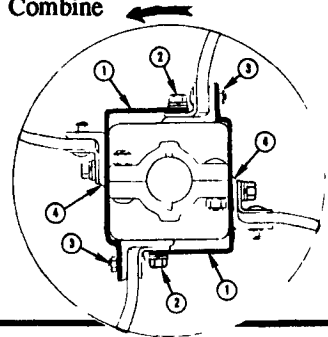

List \$158
SALE \$85

Complete New Paddle Elevator For 860 Combine Includes All Elevator Paddles & Fibre Slip Clutch

List \$4,000
SALE \$2,500

Difficult Feeding Conditions May Warrant The Installation Of Additional Paddle Assemblies Or Keep Extra On Hand In Case Of Rock Damage For 760, 860 Combines

Parts List \$104.00
SALE \$35.80

Used To Prevent Seed Loss Caused By Material Sliding Over To One Side Of Grain Pan And Shaker Shoe On Side Hill Operation

List \$82
SALE \$25

Bottom Shields For Cleaning Fan To Prevent Damage From Stumps And Rocks

750-850 Combine List \$112
SALE \$65

760-860 Combine List \$114 **SALE \$75**

Paddle Elevator Shields Assist Feeding In Weedy Or Viny Growth 750, 850 Combine Per Set

List \$90
SALE \$40

USED COMBINES

Tag	Year	Brand	Model	Sale Price
UC4908	74	MF	510 Combine	\$3,500
UC5117	70	MF	510 Combine	\$2,800
UC4821	74	MF	760 Combine	\$7,500
UC4893	77	MF	750 Combine	\$14,000
UC4928	77	MF	750 Combine	\$12,000
UC5107	75	MF	750 Combine	\$7,500
UC5173	77	MF	750 Combine	\$1,200
UC3144	80	NI	801 Combine	\$17,500
UC4935	78	JD	7700 Combine	\$9,000
UC5174	78	MF	760 Combine	\$14,000
UC5151	69	MF	510 Combine	\$3,500
UC5476	75		510 Combine	\$2,000
UC3085	74		760 Combine	\$7,500
UC5560	78	MF	760 Combine	\$14,000
UC5931	73	MF	760 Combine	\$10,000
UC5958	80	MF	550 Combine	\$12,500
UC5961	66	Case	660 Combine	\$2,000