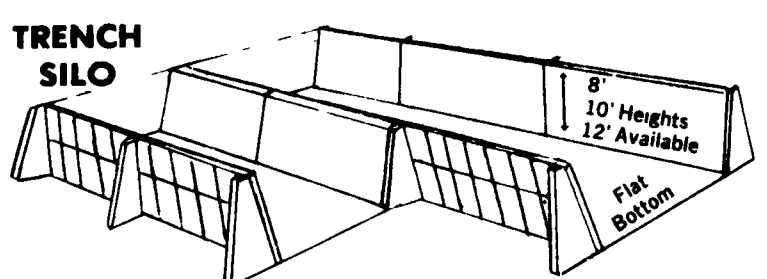

PANEL-STRUCT, INC.

853 Buchanan Trail East
Greencastle, Pa. 17225
PHONE 717-597-4994

CUSTOM DESIGNING FOR YOUR PRE-CAST NEEDS
INSULATED PANELS
Movable And Expandable - We Deliver And Install