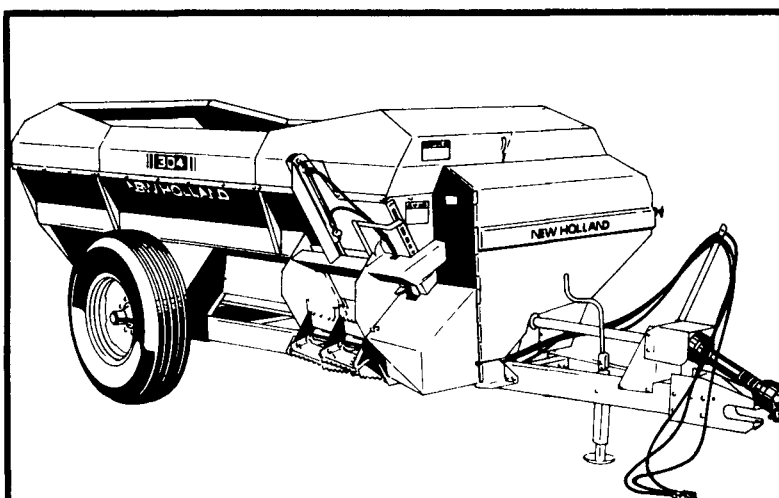

WE'LL PROVE ALL SPREADERS ARE NOT THE SAME

Let's deal for a spreader now

When it's time to spread manure, you need a spreader that's built to give trouble-free service for years. The New Holland Model 795 delivers that kind of reliability. Load after load, this giant spreads manure fast. It hauls 410 bushels. Spreader paddles are made of high-strength, heat-treated, abrasion- and corrosion-resistant alloy steel, to resist bending and retain their sharp cutting edges. And Bonded Protection guarantees the sides and floor for the life of the spreader.

If this sounds like the kind of reliability you want, let's make a deal for a "795."

Get a good deal on a Strong Box

I'm making deals on the complete spreader line, especially the Model 680 spreader. This Strong Box hauls and spreads up to 6½ tons per trip. And, it's built to last. The heavy duty steel A-frame extends back under the box so it carries the load instead of pulling it. And Bonded Protection guarantees the spreader sides and floor for the life of the spreader.

If you appreciate old fashioned reliability, you'll really like the "680." Stop in today and let's deal.

Talk to us about the *better spreader!*

The New Holland Model 304 side-delivery spreader holds 1,225 gallons of slurry or heavier manure. Reliable New Holland construction. Unloads fast. You control the rate of application hydraulically while watching over your right shoulder. Perfect for precise application. See us today.