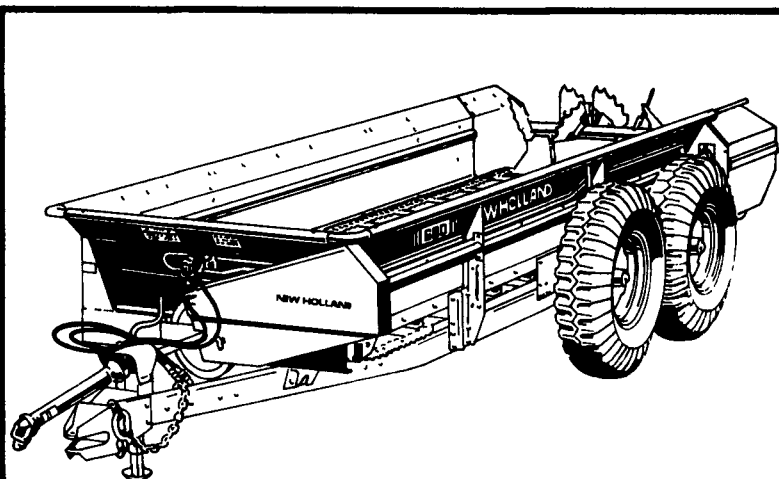

WE'LL PROVE ALL SPREADERS ARE NOT THE SAME

Let's deal for a spreader now

When it's time to spread manure, you need a spreader that's built to give trouble-free service for years. The New Holland Model 795 delivers that kind of reliability. Load after load, this giant spreads manure fast. It hauls 410 bushels. Spreader paddles are made of high-strength, heat-treated, abrasion- and corrosion-resistant alloy steel, to resist bending and retain their sharp cutting edges. And Bonded Protection guarantees the sides and floor for the life of the spreader.

If this sounds like the kind of reliability you want, let's make a deal for a "795."

Get a good deal on a Strong Box

I'm making deals on the complete spreader line, especially the Model 680 spreader. This Strong Box hauls and spreads up to 6½ tons per trip. And, it's built to last. The heavy duty steel A-frame extends back under the box so it carries the load instead of pulling it. And Bonded Protection guarantees the spreader sides and floor for the life of the spreader.

If you appreciate old fashioned reliability, you'll really like the "680." Stop in today and let's deal.

Talk to us about the *better spreader!*

The New Holland Model 304 side-delivery spreader holds 1,225 gallons of slurry or heavier manure. Reliable New Holland construction. Unloads fast. You control the rate of application hydraulically while watching over your right shoulder. Perfect for precise application. See us today.