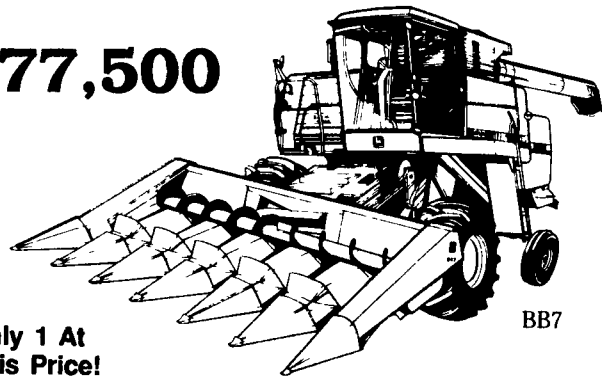

BUY NOW AND SAVE!

Finance Waiver To July 1, 1989

JD 4250 MFWD

• 120 HP

Cab, Air, Powershift, 18.4x38 Rear Radials, 14.9x26 Front Radials, Front Fenders, 8 Front Weights

Serial No. 13230

\$54,600

JD 3155 MFWD

• 95 HP

Cab, Air, TSS Hi/Lo Trans., Dual Remotes, Rack & Pinion Axle, 18.4x38 Rears, 16.9x24 Fronts

Serial No. 41339

\$37,000

RUN WITH THE BEST!

JOHN DEERE

New And Used

COMBINES!

- Finance Waiver Until Sept. 1, 1989!

ON OUR LOT TODAY... ON YOUR FARM TOMORROW

See us about immediate delivery on these John Deere machines

ON THE LEVEL ON THE SLOPE

\$77,500

• Only 1 At This Price!

- The separator on the John Deere exclusive Sidehill 6620 Titan II Combine stays level on slopes up to 18 percent. So you harvest more grain from sloping acres.
- You also have more shoe capacity than earlier models. And a power reverser that kicks out plugs. Come check it all out.