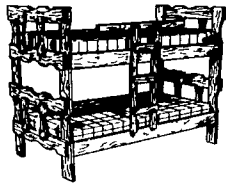

## ENTERTAINMENT CENTER

Light Oak Contemporary  
Or  
Early American Pine

Features 2 Drawers And  
2 Doors Plus 1 Glass Door,  
Pull-Out Tray, And Lots Of  
Storage For Tapes, Albums And  
Cassettes. Comes Completely  
Boxed And Assembled.

**Armstrong**  
YOUR HOMES BEST VALUE

47"x47"x20" Reg. Retail **OUR CASH PRICE**  
\$529.95 **\$169.00**

(Ladder At Foot  
of Bunks)

**BUNK BEDS**  
Ladder, Safety Rails & Bunkies. Also Breaks  
Down To Twin Size Beds.

Choice Of  
Sculptured  
Or Spindle  
End In Bookcase  
Model

BOOKCASE  
BUNK

REGULAR  
BUNK

OUR CASH PRICE

**\$185.00**

**\$165.00**