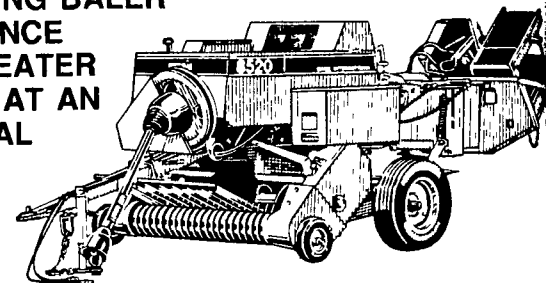

**If Your Operation Requires
A Low, Low Profile Tractor,
We Have Just What You Need!**

52 HP Case IH
Spec. NC 2507, 6.00x16 Front Tires,
14.9x24 Rear Tires, Twin Dual Hydraulic
Outlets With Breakaway Couplers
Fall Clearance **\$13,650**

Buy This Tractor Before The End Of
This Month, Dec. 31, '88 With A Case IH Baler,
Loader, Forage Harvester, Or Manure
Spreader And Case IH Will Send You A
Check For \$500 To Sweeten Your Deal!

**Before You Buy Any Brand Of Square Balers
Stop In & See Why The Straight Line Is Best!**

**OUTSTANDING BALER
PERFORMANCE
MEANS GREATER
NUTRITION AT AN
ECONOMICAL
PRICE**

Case International 8520/8530 Rectangular Balers

These two balers both feature the Case IH center line design. Eliminates turning corners with the crop to get it into the bale chamber, as is common with conventional designs. This saves valuable protein-rich leaves. Also saves time because you don't have to change from field to road position for transport.