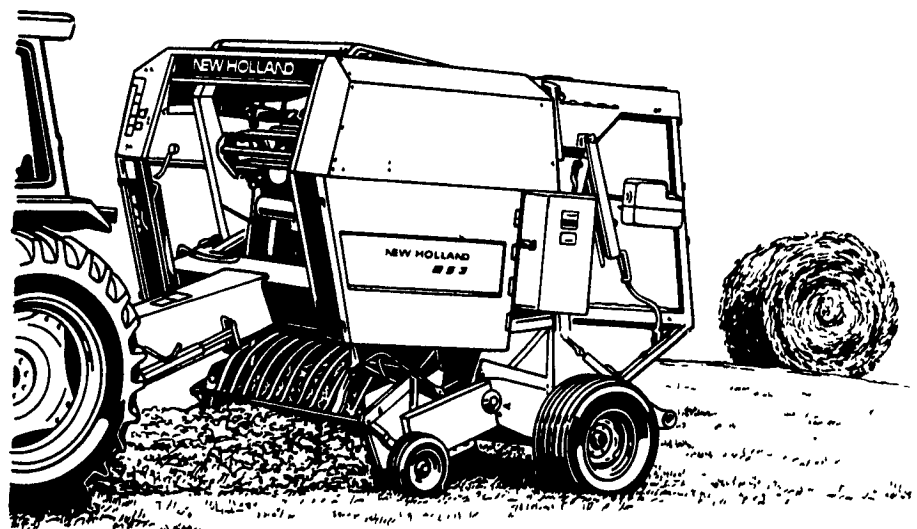

### Get a good deal now on "the reliable one."

When it's time to bale, the New Holland Model 311 is well known for its ability to get the job done. Now's a good time to get a good deal on a new, dependable 311 and replace your old 14" x 18" baler.

### BUY NOW PAY LATER...

FINANCE CHARGE WAIVER ON ALL NEW HAY PRODUCTS TO JUNE 1, 1989

- OR -

LOW A.P.R. FINANCING...

- 0% FOR 18 MONTHS
- 5.9% FOR 24 MONTHS
- 7.9% FOR 36 MONTHS
- 8.9% FOR 48 MONTHS
- 9.9% FOR 60 MONTHS

## Let us help you boost capacity.

If you need more capacity in your haying operation, a New Holland round baler, with all its automated features, rates head and shoulders above all the rest. The exclusive air-spring density system produces bales of uniform density. And choose one of three different wrapping systems that best suits your needs. Stop in soon and see our complete line of New Holland round balers.