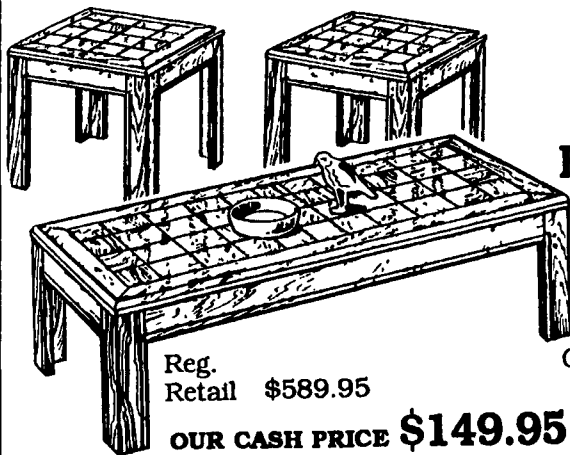

UNCLAIMED FREIGHT CO. AND LIQUIDATION SALES INC.

Get The Most For Your Hard Earned-Money...
Shop And Save At Unclaimed Freight Co!

Fujicolor Snap Super HR DISPOSABLE CAMERA

- 24 Exposures
- 33 mm Color Film

Reg. Retail \$9.99
OUR CASH PRICE \$5.95

★ SPECIAL PRICE **\$4.50**

6 PC. PINE LIVING ROOM GROUP

With Party Ottoman In Antron Nylon
Reg. Retail \$1099.95

OUR CASH PRICE \$299.95

Matching Pair Of Lamps & Shades **\$35.00 CASH PRICE**

Manufacturer's Overstock 3 PIECE END TABLE SET

In Oak, And
Oak Veneers
Check The Quality...
Then Check
This Price!

Reg.
Retail \$589.95

OUR CASH PRICE \$149.95

CONTEMPORARY DINING ROOM

Comes Packed In One Box.
Table And One 11 1/2" Leaf
Plus 6 Chairs
Reg. Retail \$349.95

OUR CASH PRICE \$149.95

Sofa,
Chair
And
Loveseat

Come In And See Our Very Popular COUNTRY CASUAL LIVING ROOM SUITE

Reg. Retail \$1,899.95

**OUR CASH
PRICE**

\$589.95

(Ladder At Foot
of Bunks)

BUNK BEDS