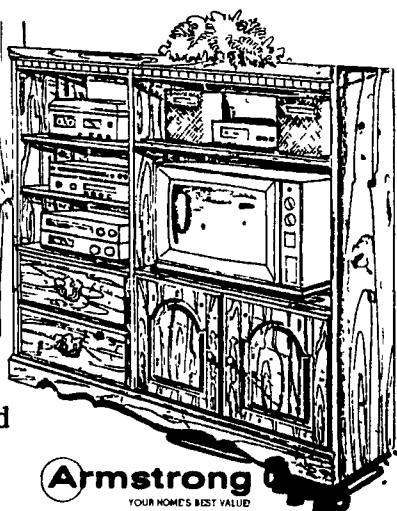

Ladder, Safety Rails & Bunkies. Also Breaks
Down To Twin Size Beds.

Choice Of
Sculptured
Or Spindle
End In Bookcase
Model

BOOKCASE
BUNK

REGULAR
BUNK

OUR CASH PRICE

\$185.00 \$165.00

For A Special Gift Choose A Distinctive

CURIO CABINET

- Choose From Many Styles
- Liquidating For Manufacturer

Prices
Start At
Just

\$159.95

BRASS "TOUCH" LAMP

Reg. Retail \$129.95

WITH STORE COUPON

\$22.95

This Is Your Last
Chance On This One.

ENTERTAINMENT CENTER

Light Oak Contemporary
Or
Early American Pine

Features 2 Drawers And
2 Doors Plus 1 Glass Door,
Pull-Out Tray, And Lots Of
Storage For Tapes, Albums And
Cassettes. Comes Completely
Boxed And Assembled.