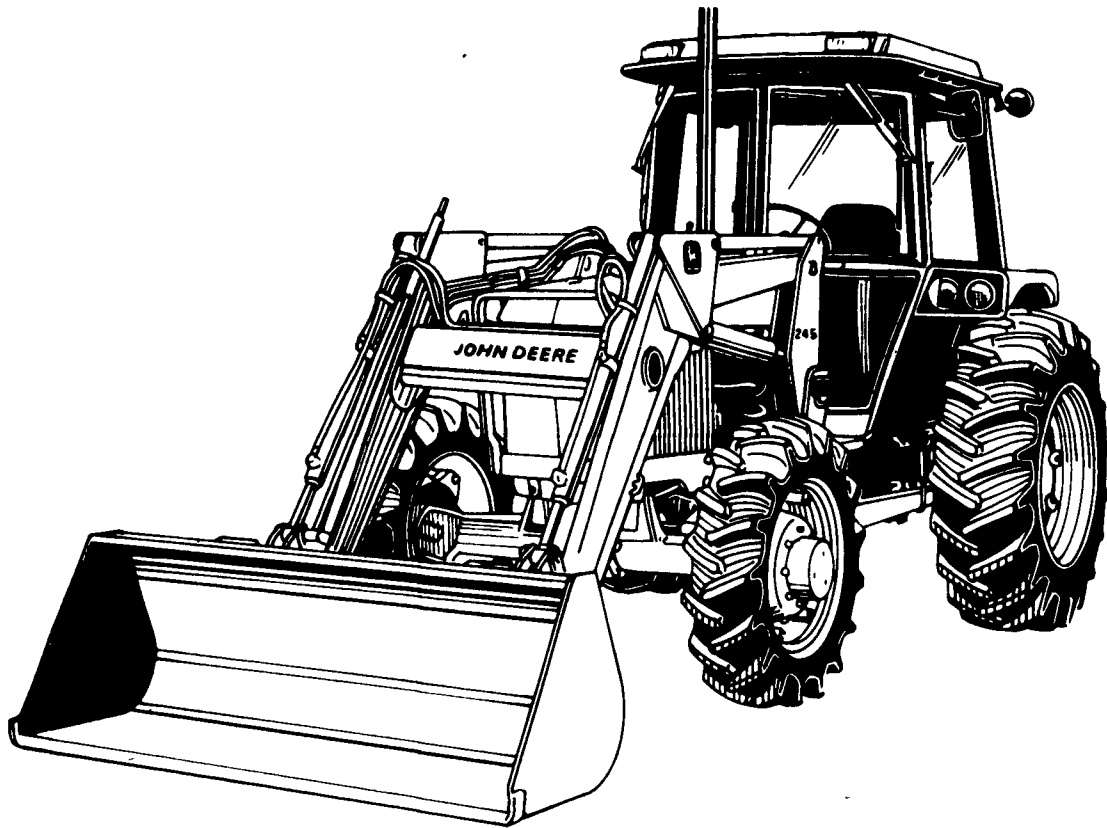

# LOADERS DESIGNED BY TRACTOR DESIGNERS

■ John Deere loaders were designed by John Deere tractor and loader engineers. And solely for John Deere tractors. They aren't "fits all" designs.

■ We've got loaders to fit tractors from the 820 to the 4850. Economy models or the deluxe series with John Deere's Quik-Tatch™ system and self-leveling design. Stop in for a loader-tractor matchup.

## Quik-Tatch loaders for the under 40-hp class

New loaders designed for John Deere compact utility tractors attach/detach in less than a minute! See us about them today.

- For gear-drive 650-1050, hydrostatic 655-855, MFWD or 2WD
- 600-, 700-, 950-lb. capacities