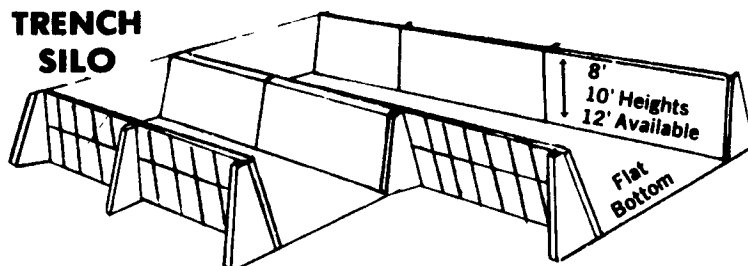

TRENCH SILO

PANEL-STRUCT, INC.

853 Buchanan Trail East
Greencastle, Pa. 17225
PHONE 717-597-4994

CUSTOM DESIGNING FOR YOUR PRE-CAST NEEDS INSULATED PANELS

Movable And Expandable - We Deliver And Install

★ STAR SILOS ★

...Committed to superior performance in Forage Management Systems.

- Star "Topper" Silos
- Energy-Pak Systems with Little David Ring Drive Bottom Unloading

Authorized STARLINE DEALER