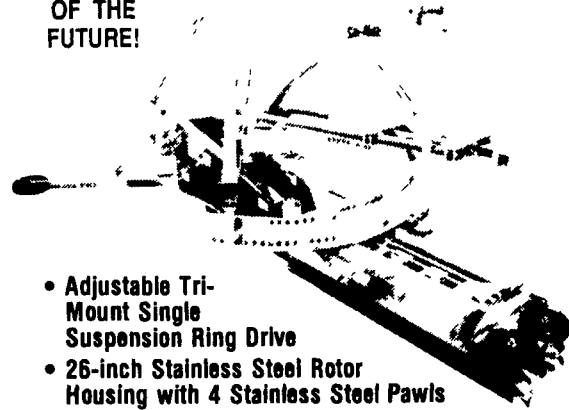

3 SILOS AND UNLOADERS

Silo-Matic's GEMINI R/D Silo Unloader

THE UNLOADER OF THE FUTURE!

- Front and Rear Augers are different sizes. Each operates at a different speed for excellent performance.
- Superior Torque Arm with Rollers
- New Clean Design with Flow-Through Safety Grids
- Fiberglass Gooseneck with Stainless Steel Liner