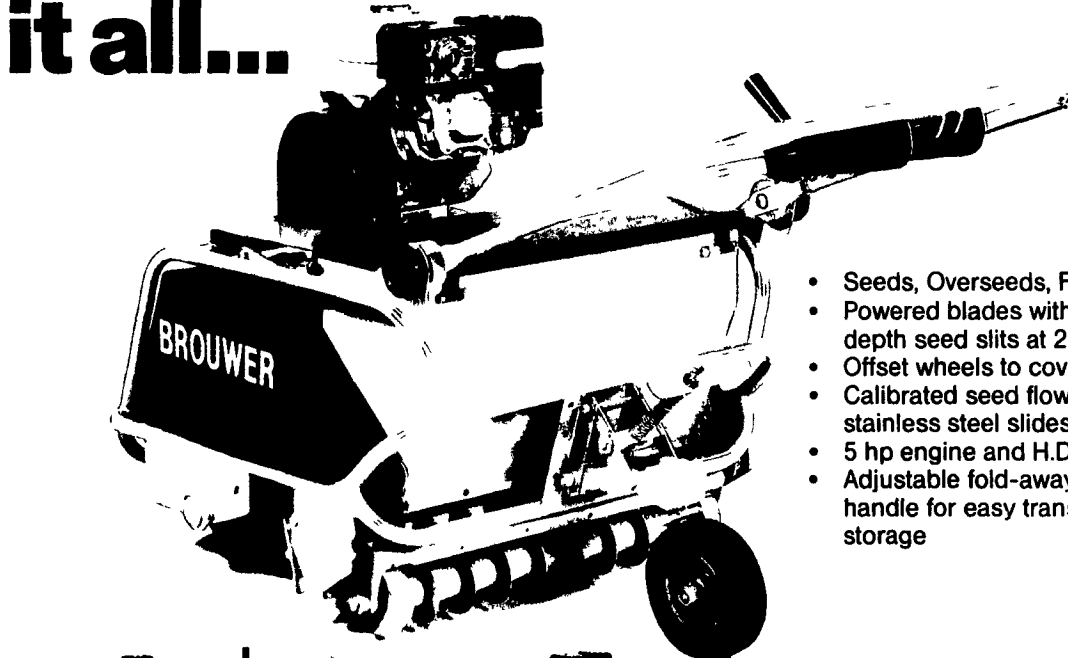

- Seeds, Overseeds, Fertilizes
- Powered blades with adjustable depth seed slits at 2 1/2 in. spacing
- Offset wheels to cover seed
- Calibrated seed flow through stainless steel slides
- 5 hp engine and H.D. drive
- Adjustable fold-away operator handle for easy transport and storage