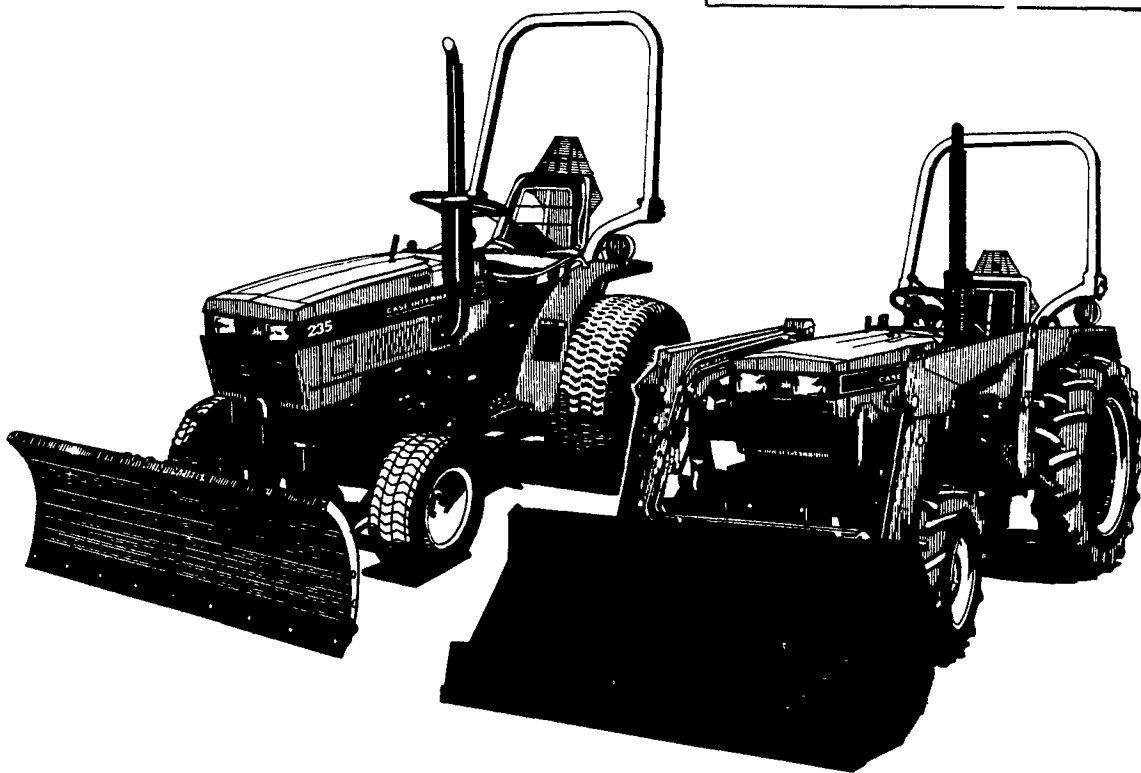

**FARMERS SUPPLY CO.**  
Westminster, MD  
301-848-6776

**H.B. DUVALL**  
Frederick, MD  
301-662-1125  
1-800-423-4032

**DE DEALERS**

**HOOBER EQUIP., INC.**  
Middletown, DE  
302-378-9555

Load and  
doze all year  
round

Interest Waiver  
to 3/1/89  
OR  
Low Rate Financing  
0.0% - 12 Months  
5.5% - 24 Months  
6.5% - 36 Months  
7.5% - 48 Months  
9.5% - 60 Months

Get a Case IH  
200 Series Tractor

Case IH Compact tractors — from 18 to 31 engine horsepower — deliver a productive edge with smooth-shifting transmission, dependable power and weather-beating MFD option. Plan to multiply 200 Series all-season ability with new Case IH Loaders and Dozer Blades. Loaders come in three sizes with 550-, 750- and 1050-pound lift capacities

at full height. Dozer blades make quick work of dozing jobs with long-life 54- and 72-inch blades. Both loaders and dozer blades utilize the power and hydraulics of 200 Series Tractors efficiently and economically.