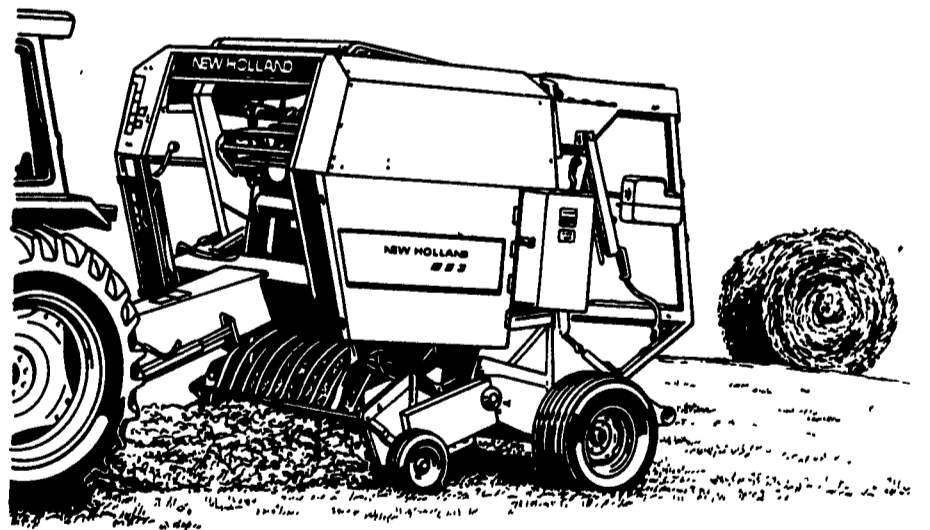

MAKE BALES IN ANY CROP!

ALFALFA, ORCHARD GRASS, SOYBEAN STRAW, CORN FODDER

FLASH!!
New Higher Dividends
For Cash Purchases
On Selected Models

Get a good deal now on "the reliable one."

When it's time to bale, the New Holland Model 311 is well known for its ability to get the job done. Now's a good time to get a good deal on a new, dependable 311 and replace your old 14" x 18" baler.

Let us help you boost capacity.

If you need more capacity in your haying operation, a New Holland round baler, with all its automated features, rates head and shoulders above all the rest. The exclusive air-spring density system produces bales of uniform density. And choose one of three different wrapping systems that best suits your needs. Stop in soon and see our complete line of New Holland round balers.