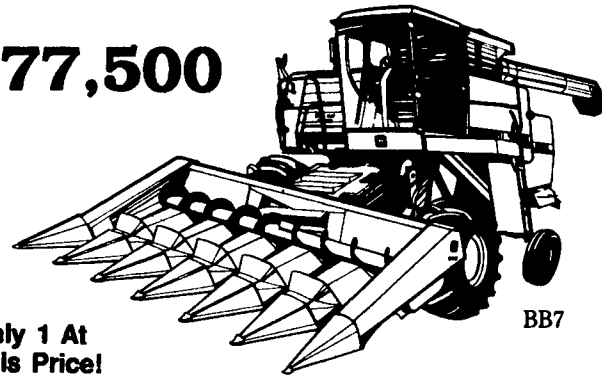

# BUY NOW AND SAVE!

Finance Waiver To July 1, 1989

<p><b>JD 4250 MFWD</b>                  • 120 HP                  Cab, Air, Powershift, 18.4x38 Rear Radials, 14.9x26 Front Radials, Front Fenders, 8 Front Weights                  Serial No. 13230 <b>\$54,600</b></p>	<p><b>JD 3155 MFWD</b>                  • 95 HP                  Cab, Air, TSS Hi/Lo Trans., Dual Remotes, Rack &amp; Pinion Axle, 18.4x38 Rears, 16.9x24 Fronts                  Serial No. 41339 <b>\$37,000</b></p>
---	--

## New And Used COMBINES!

• Finance Waiver Until Sept. 1, 1989!

**ON OUR LOT TODAY...  
ON YOUR FARM TOMORROW**

See us about immediate delivery on these John Deere machines

### ON THE LEVEL ON THE SLOPE

**\$77,500**

• Only 1 At This Price!

- The separator on the John Deere exclusive Sidehill 6620 Titan II Combine stays level on slopes up to 18 percent. So you harvest more grain from sloping acres.
- You also have more shoe capacity than earlier models. And a power reverser that kicks out plugs. Come check it all out.