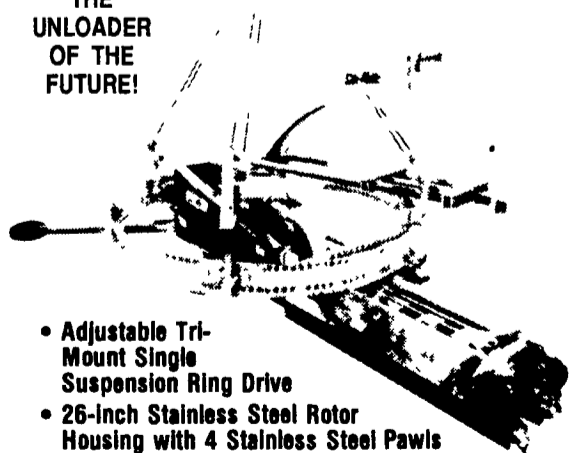

**GLASSLINED STRUCTURE ENTERPRISE**

2169 Main Street, Rothsville, PA 17543  
(717) 626-0036

Silo-Matic's

**GEMINI R/D**  
Silo Unloader

THE UNLOADER OF THE FUTURE!

- Adjustable Tri-Mount Single Suspension Ring Drive
- 26-inch Stainless Steel Rotor Housing with 4 Stainless Steel Pawls

- Front and Rear Augers are different sizes. Each operates at a different speed for excellent performance.
- Superior Torque Arm with Rollers
- New Clean Design with Flow-Through Safety Grids
- Fiberglass Gooseneck with Stainless Steel Liner