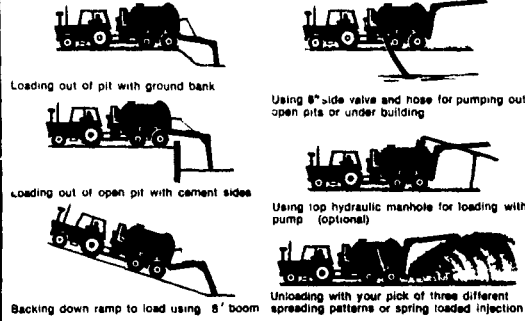

We Have Spreaders To Rent - 1500 & 2900 Gallon
FOR FREE LITERATURE CALL OR WRITE

SLURRY BUGGY EQUIPMENT COMPANY

AUCTION ADDITION At Hoover's Auction Tuesday, November 1, 1988

9 AM
JD 4400 Combine w/rotary screen
& hydrostatic drive reel; Bush Hog
18' wing disc, hydraulic wings w/
new blades on front.
See Page D-33
215-944-7529