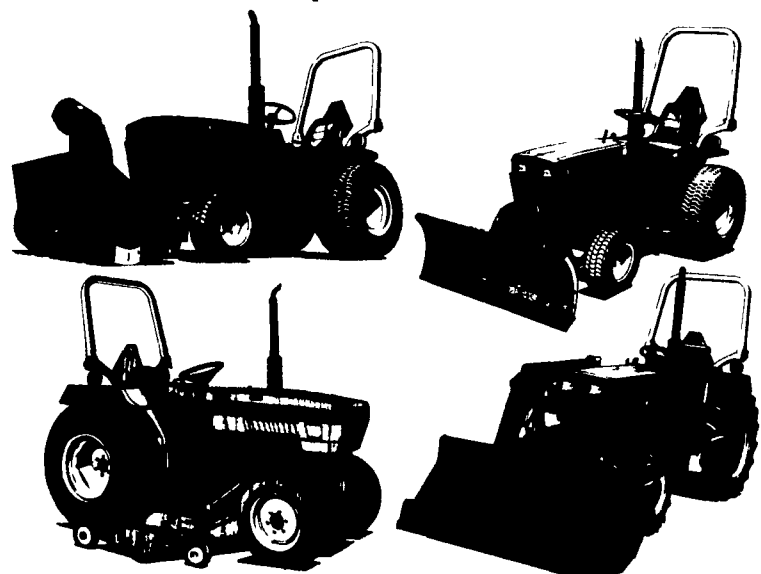

Case IH 200 Series Compact Tractors, Mowers, Snow Throwers, Blades and Loaders team up to give you a productive all-season edge. These 18- to 31-horsepower tractors offer fuel-efficient diesel power, smooth-shifting transmission, and weather beating MFD option to make quick work of big chores. Front-, rear- and mid-mounted mowers provide up to 72 inches of cutting width. Snow throwers in 48- and 54-inch models quickly clear walkways, drives and lots. Front loaders and dozer blades feature heavy-duty strength and quick attachment.

See us today. Find out how a Case IH 200 Series Compact Tractor and implements can work year round for you.

The New CASE IH Design Keeps You Going

New Case IH Loaders, Front-Mount Dozer Blades
And Mower Decks In Stock

BINKLEY & HURST BROS., INC.

133 Rothsville Station Rd.,
Lititz, PA 17543
(717) 626-4705