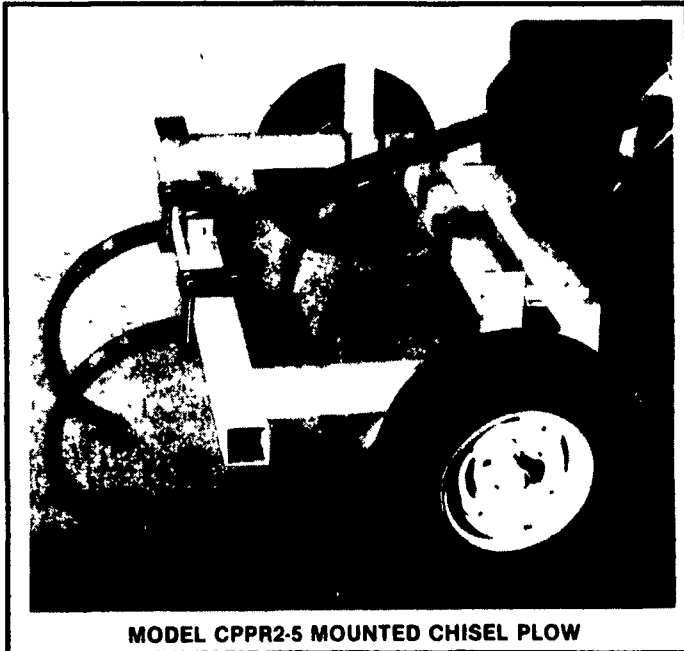

MOUNTED CHISEL PLOWS

MODEL CPPR2-5 MOUNTED CHISEL PLOW

SPECIFICATIONS

(Specifications subject to change without notice.)

Model No.	Description
CPPR2-5	Unit with five rigid type 26" shanks
CPPS-1-5	Unit with five spring type 26" shanks
CPPR2-7	Unit with seven rigid type 26" shanks
CPPS21-7	Unit with seven spring type 26" shanks

O.A. Frame Width: 78" **Front-to-Back Length:** with spring shanks, 62 1/2", with rigid shanks, 61" **MOUNTING:** Category II, 3 point hitch or Quick Coupler **FRAME:** 2 bar, welded construction Front and back frame members are made of 4" square x 3/8" wall tubing Side frame members are 3" x 4" tubing 3/8" wall **WORKING DEPTH:** 2 to 12 inches **BRACE TUBE:** 2 x 2 x 1/4" wall **SHANKS:** 1" x 2 x 26" (RC-26) rigid assembly, (SC 26) "dual spring" shank assembly

OPTIONS

GAUGE WHEEL KIT: Easily attached to frame with U bolts Wheel rims are 15 x 5 bolt (less tires) Tapered roller wheel bearings **REVERSIBLE CHISEL POINTS:** 3/8" thick x 2" wide **TWISTED SHOVELS:** 3/8" thick x 3" wide

FOR MEDIUM (40-75) H.P. TRACTORS

The Brillion 2-bar Chisel Plow was designed for medium horsepower tractors in the 40-75 h.p. range. The frame accommodates either five or seven 1" x 2" x 26" shanks. Two types of ground working points are available: chisel points for fast, easy penetration and reduced draft or twisted shovels that roll the soil and mix it with field trash. Mounting is for Category II tractors, 3-point hitch or Quick Coupler.

BRILLION FEATURES "DUAL NESTED" SPRINGS

The spring clamp protects the frame and shanks when working in stony land. The springs compress as the shank raises (as much as 5 1/2") allowing the shank to work over obstructions. Brillion's DUAL NESTED spring clamp (one inside the other) provides the spring tension that helps shanks to retain their proper angle.