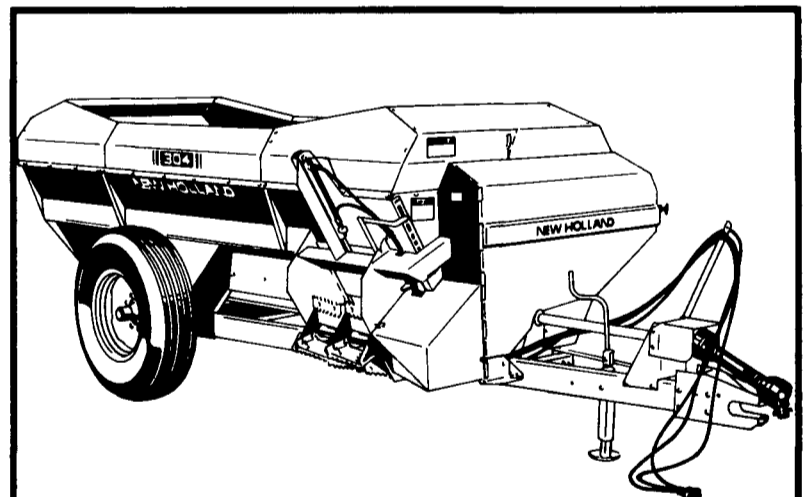

WE'LL PROVE ALL SPREADERS ARE NOT THE SAME

Let's deal for a spreader now

When it's time to spread manure, you need a spreader that's built to give trouble-free service for years. The New Holland Model 795 delivers that kind of reliability. Load after load, this giant spreads manure fast. It hauls 410 bushels. Spreader paddles are made of high-strength, heat-treated, abrasion- and corrosion-resistant alloy steel, to resist bending and retain their sharp cutting edges. And Bonded Protection guarantees the sides and floor for the life of the spreader.

If this sounds like the kind of reliability you want, let's make a deal for a "795."

Get a good deal on a Strong Box

I'm making deals on the complete spreader line, especially the Model 680 spreader. This Strong Box hauls and spreads up to 6½ tons per trip. And, it's built to last. The heavy duty steel A-frame extends back under the box so it carries the load instead of pulling it. And Bonded Protection guarantees the spreader sides and floor for the life of the spreader.

5.9% FOR 24 MONTHS

7.9% FOR 36 MONTHS

8.9% FOR 48 MONTHS

9.9% FOR 60 MONTHS

- OR -

DISCOUNTS FOR CASH PURCHASES

Talk to us about the *better spreader!*

The New Holland Model 304 side-delivery spreader holds 1,225 gallons of slurry or heavier manure. Reliable New Holland construction. Unloads fast. You control the rate of application hydraulically while watching over your right shoulder. Perfect for precise application. See us today.