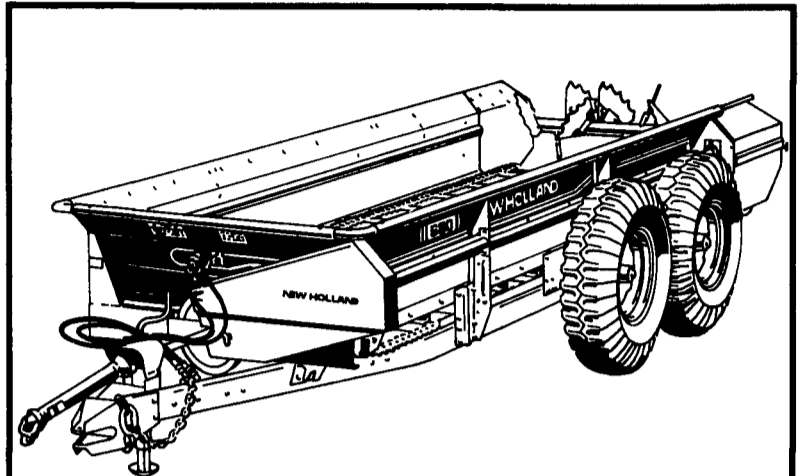

WE'LL PROVE ALL SPREADERS ARE NOT THE SAME

Let's deal for a spreader now

When it's time to spread manure, you need a spreader that's built to give trouble-free service for years. The New Holland Model 795 delivers that kind of reliability. Load after load, this giant spreads manure fast. It hauls 410 bushels. Spreader paddles are made of high-strength, heat-treated, abrasion- and corrosion-resistant alloy steel, to resist bending and retain their sharp cutting edges. And Bonded Protection guarantees the sides and floor for the life of the spreader.

If this sounds like the kind of reliability you want, let's make a deal for a "795."

Get a good deal on a Strong Box

I'm making deals on the complete spreader line, especially the Model 680 spreader. This Strong Box hauls and spreads up to 6½ tons per trip. And, it's built to last. The heavy duty steel A-frame extends back under the box so it carries the load instead of pulling it. And Bonded Protection guarantees the spreader sides and floor for the life of the spreader.

5.9% FOR 24 MONTHS

7.9% FOR 36 MONTHS

8.9% FOR 48 MONTHS

9.9% FOR 60 MONTHS

- OR -

DISCOUNTS FOR CASH PURCHASES

Talk to us about the *better spreader!*

The New Holland Model 304 side-delivery spreader holds 1,225 gallons of slurry or heavier manure. Reliable New Holland construction. Unloads fast. You control the rate of application hydraulically while watching over your right shoulder. Perfect for precise application. See us today.