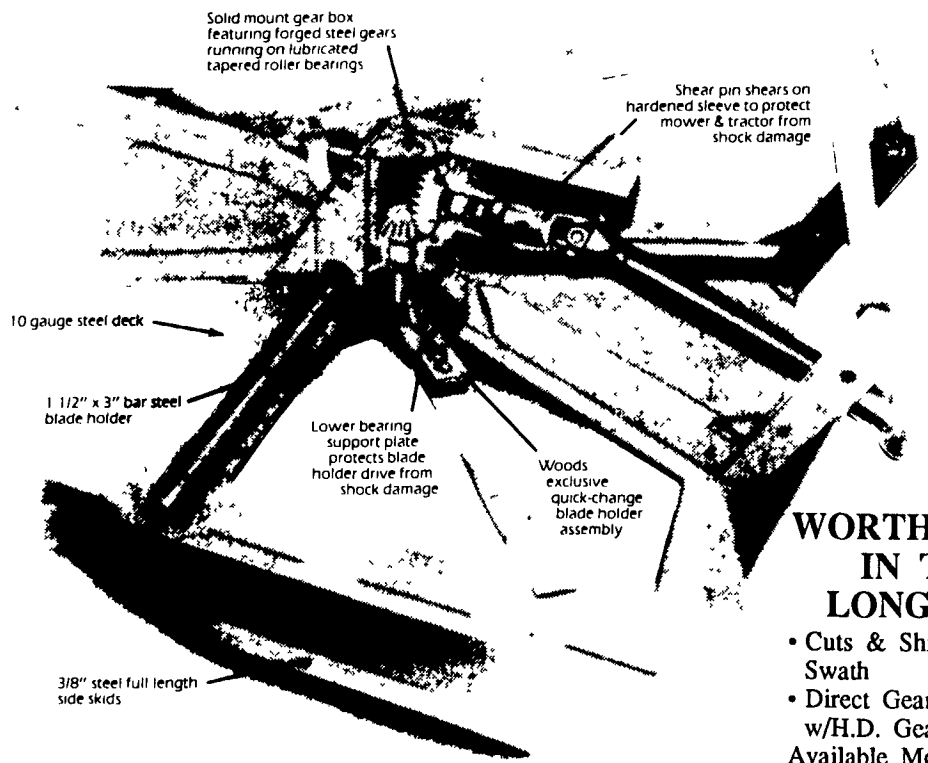

WOODS... The Growth Company!

DON'T DIG A HOLE FOR YOURSELF...

Until You Try WOODS Compact, Utility Backhoes

Woods models 650 and 750 utility backhoes can outperform others their size (and larger) digging footings, irrigation ditches, drainage ditches, wiring trenches, and for landscaping.

REAR BLADES

Woods rear blades are available in moldboard widths from 5 to 10 ft.

WOODS' M5 DIXIE CUTTER

WORTH MORE IN THE LONG RUN

- Cuts & Shreds 5 Ft. Swath
- Direct Gear Drive w/H.D. Gear Box Available Models For Rear-Mounting On a 3 Pt. Hitch, Fast-Hitch or AC Snap-Coupler.