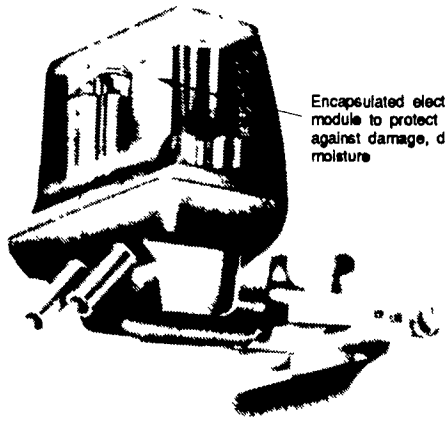

DE LAVAL COMBINE GROUPS

The Industry's Leading Milk Receiver Systems

Standard Glass Highline Group

Standard Stainless Steel Lowline Group

Standard Stainless Steel Highline Group

Exclusive DeLaval Features Help You Protect Milk Quality

HIGH CAPACITY CLAWS FOR INCREASED PRODUCTION

Alfa-Laval has set the standard for milker claws worldwide, with two super claws — the Flo-Vu Claw and the Super Flo-Vu Claw. Both are stainless steel and superbly-finished for easy cleaning and sanitizing. Both feature automatic shut-off which helps prevent contaminants being drawn into the milking system and vacuum fluctuations if a unit is kicked off. And both have an air valve which meters-in just the right air flow to speed milk to pipeline or bucket. They're also easy to clean — just twist open and close with your bare hands.

UPGRADE TO DELATRON PULSATION

Choose Delatron I or Delatron II Pulsators... and bring new precision to your milking.

Encapsulated electronic module to protect against damage, dirt, moisture

Unique servo mechanism provides high capacity airflow with low energy coils