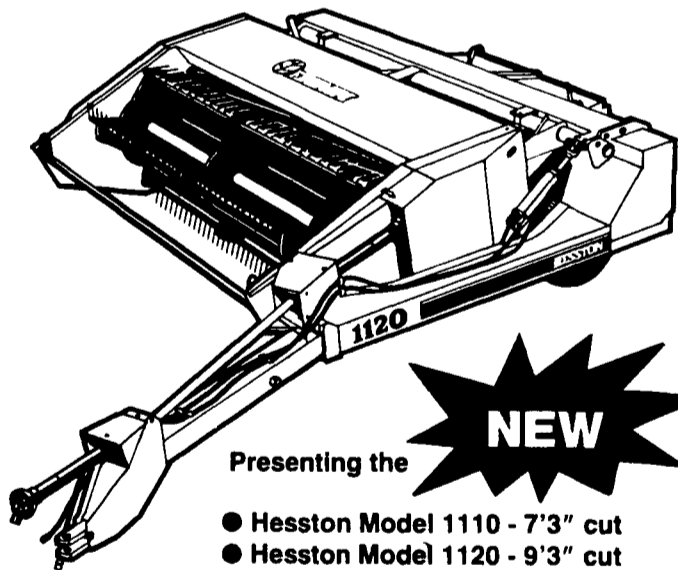

HAY EQUIPMENT

- IH 1190 Windrower
- NH 469 Windrower
- NH 479 Windrower
- NH 488 Windrower
- NH 499 Haybine
- Hesston PT 10
- Hesston 1010 Windrower
- Hesston 1090 Windrower
- Case 650 Windrower
- NI Rake
- NI 456 Round Baler
- NI 484 Round Baler
- IH 27 Baler
- IH 445 Square Baler
- NI 565 Square Baler
- 7 Hay Wagons
- Ford 618 Blower
- Hesston 620 12' Head

MISCELLANEOUS

- King Wise 32' Elevator
- NH 36 ft. Elevator
- Gehl 99 Blower
- JD Blower
- IH 56 Blower
- Automatic Roller Mill
- IH No. 10 13-Disc Drill
- JD 7000 4-Row Planter
- 4-Row Cole Corn Planter
- 6 Used Spreaders
- Scavenger 1263 Manure Spreader
- Scavenger 1678 Manure Spreader
- NI 224 Spreader
- Gehl 350 Spreader
- Martin 1575 Spreader
- 500 Gal. Century Sprayer
- Weaverline Cart, 30 Bushel
- IH 510 16x7 Grain Drill
- Ontario Drill

TILLAGE

- IH 6-16 Auto Reset Plow
- IH 10 Ft. Disc
- Int. 2-Bot. Trailer Plow
- Int. 710 5-Bot. Plow, 16" Auto Reset
- JD 18 Ft. Field Cult.
- 7-Tooth Soil Saver
- Case 16" Reset Plow, 6 Bottom
- Case Disc Harrow, 10'
- Case 13' Disk, F21
- JD 210 Disk
- Kawanee 10 Ft. Disk
- Oliver 22' Disk
- Oliver Disk
- Used Cultipacker
- Vicon Rotary Harrow

NEW SPECIAL NEW IDEA 404 WHEEL RAKE $1,250

HESSTON THE PRIME LINE

Have It Your Way - Versatility With Economy!

Presenting the

- Hesston Model 1110 - 7'3" cut
- Hesston Model 1120 - 9'3" cut

These new Hesston pull-type mower-conditioners are designed to cut fast, dry hay quickly and save the leaves.

The reliable halfswaybar sickle drive (1700 spm) cuts the crop quickly and the standard 4 bat reel (5 or 6 bats optional) delivers the crop directly to the full width, engaging conditioner rolls. Swath shield can be changed easily by moving one lever, and forming shields are adjustable for any size of windrow

See all of the value-packed features of these outstanding Hesston-built machines at your dealer today!

BIG SPECIAL ON MODEL 1095!

Model 1120 In Stock... Cash Discounts or Waiver Til 4/1/89 On Tractors And Hay Equipment

ZIMMERMAN'S FARM SERVICE
1/2 Mile West Off Rt. 501 On School Road, Bethel, PA
Phone 717-933-4114