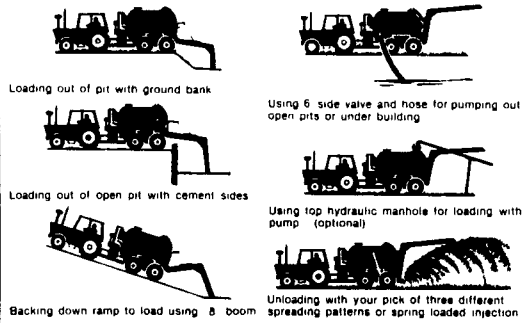

THE SLURRY MIXER
is built to handle
your liquid manure
agitating problems.

This 3 point hitch Slurry Mixer's large 22" propeller produces a strong undercurrent that moves liquids, floating chunks of crust, weeds, bedding and dried manure into the propeller that chops, mixes and blends your manure into an even liquid Slurry.

Priced at \$2,285

SLURRY BUGGY EQUIPMENT COMPANY

145 WEST METZLER ROAD RD #2
EPHRATA LANCASTER COUNTY PA 17522
PHONE (717) 859-3469

**THE 2900
(SLURRY BUGGY)**

HAUL LIQUID MANURE ALL DAY WITHOUT GETTING OFF THE TRACTOR SEAT USING THE SLURRY BUGGY EASY LOADER
THE SLURRY BUGGY IS DESIGNED FOR YOUR MANY LIQUID MANURE HANDLING JOBS.