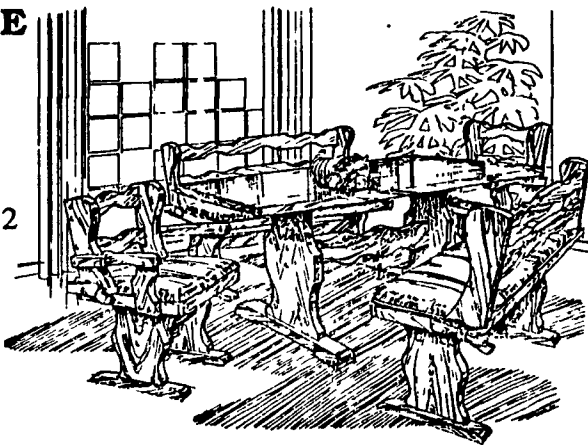

**BOOKCASE
BUNK**

**REGULAR
BUNK**

OUR CASH PRICE

\$185.00 \$165.00

CLIP THIS VALUABLE COUPON

CONTEMPORARY DINING ROOM

5 piece set in brass, glass
and oak with tinted glass table top
Reg. Ret. \$649.95

WITH
COUPON
\$119.00

With Clear Table Top
\$109.00

WHILE SUPPLIES LAST

SOLID PINE DINING ROOM

Table And 2
Benches Plus 2
Arm Chairs

Reg. Retail
\$749.95

OUR CASH PRICE **\$289.95** \$49.95 Seat Pads
FREE With Purchase!

HUNDREDS OF OTHER ITEMS!