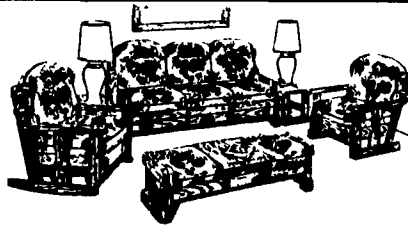

Pocketbook Pleaser!
RECLINER
Selection Of Velvets

Reg. Retail $309.95
OUR CASH PRICE
$98.95

6 PC. PINE LIVING ROOM GROUP

With Party Ottoman In Antron Nylon
Reg. Retail $1099.95

OUR CASH PRICE $299.95
Matching Pair Of Lamps & Shades ..... **$35.00 CASH PRICE**

FAMILY BIBLE
Reg. Retail $29.95
OUR CASH PRICE
$8.95