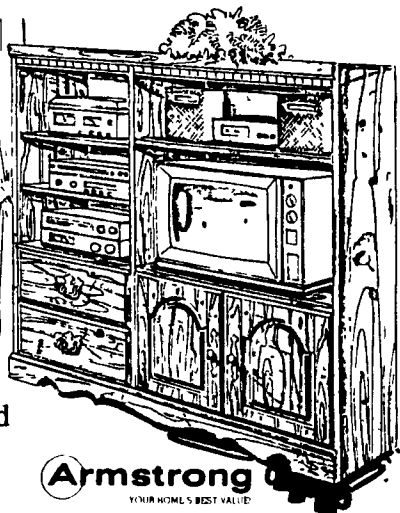

Back In Stock!
This Is Your Last
Chance On This One.

ENTERTAINMENT CENTER

Early American Pine

Features 2 Drawers And
2 Doors Plus 1 Glass Door,
Pull-Out Tray, And Lots Of
Storage For Tapes, Albums And
Cassettes. Comes Completely
Boxed And Assembled.