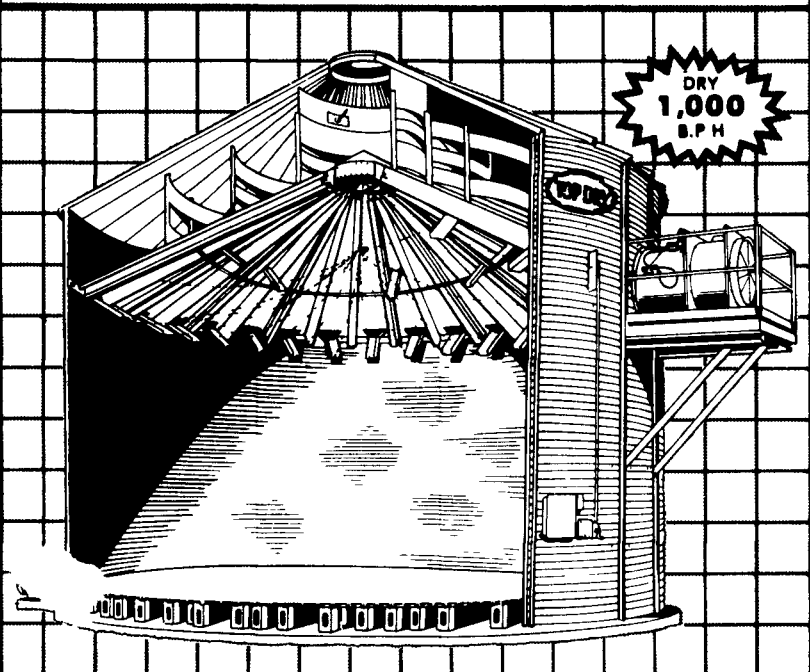

Since 1878

Snavely's

We take time to help you build better!

Landisville, 150 Main St., 898-2241

GSI Grain Systems Incorporated

TOP DRY

THE TOP DRY DIFFERENCE!

- 540 TO 2100 BUSHEL BATCH CAPACITY
- 18' THRU 36' DIAMETERS
- USES GRAVITY AS AN ENERGY SOURCE
- DOUBLES AS A STORAGE BIN
- IT'S AFFORDABLE!
- EASY TO OPERATE
- LOW MAINTENANCE