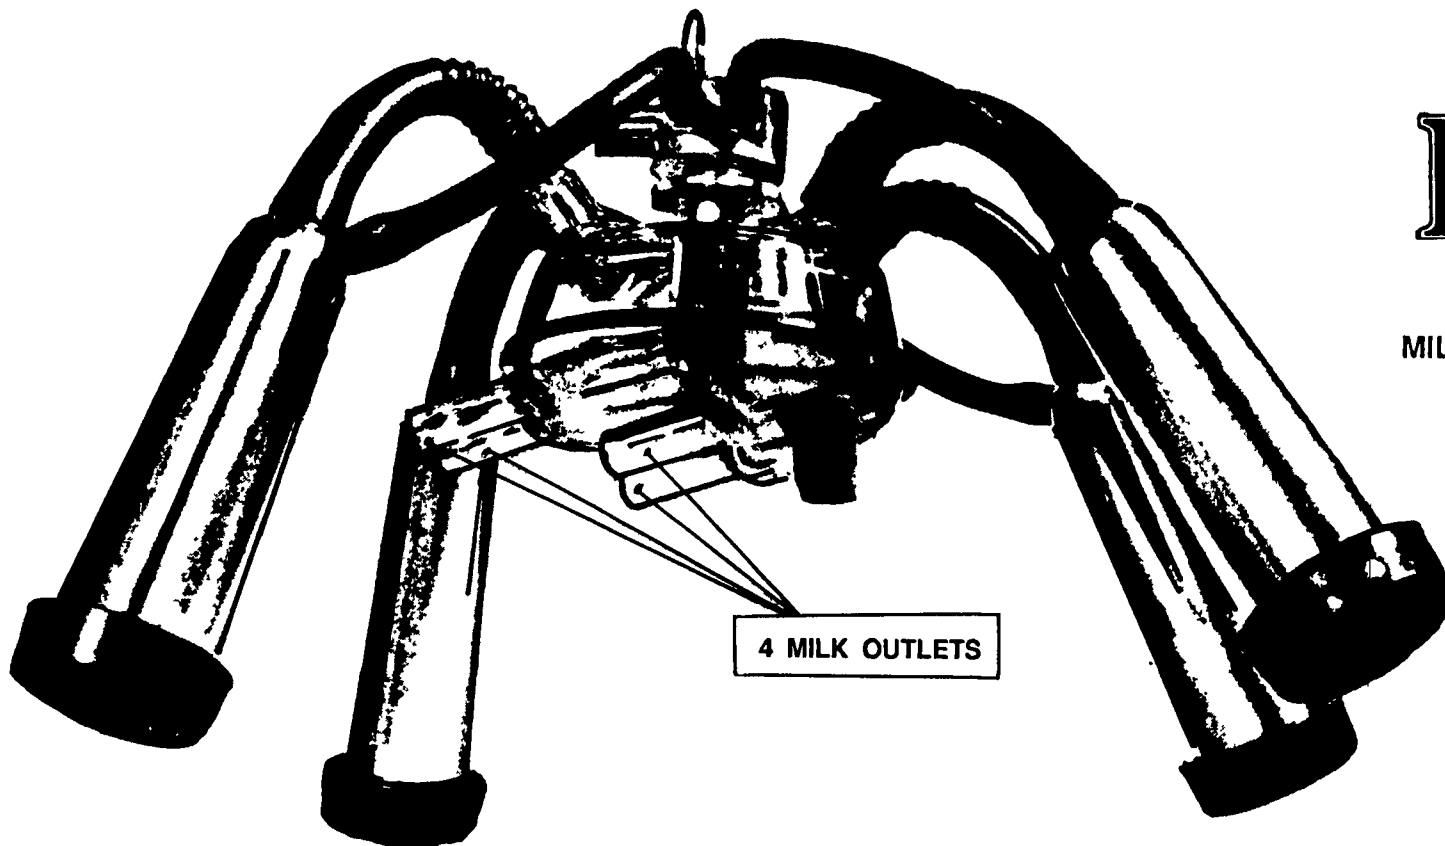

# Rx MILKING UNIT

- No Cross — Four individual chambers
- High Capacity — Vacuum stability
- Easy Handling
- Visibility — Milk flow is easily recognized from each individual quarter.

***A prescription for better cow udder health!***

The Cow Is Created With Protective Membrane To Isolate Each Quarter Against Cross-Contamination. For Years Cross-Contamination From Without Has Been A Concern To The Dairy Industry.

## NOW THE SURGE Rx MILKING UNIT

Matches The Cows Created Anatomy And With Its 4 Individual Chamber Design Isolates Milk From Each Quarter To Prevent Cross-Contamination. Inflation Slip Is Virtually Eliminated With The New **SURGE Rx MILKING UNIT**