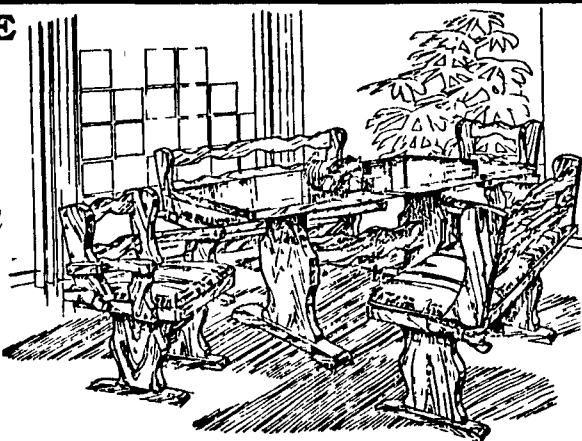

Early American Pine

Features 2 Drawers And
2 Doors Plus 1 Glass Door,
Pull-Out Tray, And Lots Of
Storage For Tapes, Albums And
Cassettes. Comes Completely
Boxed And Assembled.

Armstrong
IN HOME • BEST VALUE

SOLID PINE DINING ROOM

Table And 2
Benches Plus 2
Arm Chairs

Reg. Retail
\$749.95

OUR CASH PRICE **\$289.95** \$49.95 Seat Pads
FREE With Purchase!

FAMILY BIBLE
Reg. Retail \$29.95
OUR CASH PRICE
\$8.95

Giant Print **REFERENCE BIBLE**
Reg. **OUR CASH PRICE**
Ret. \$34.94 **\$11.95**