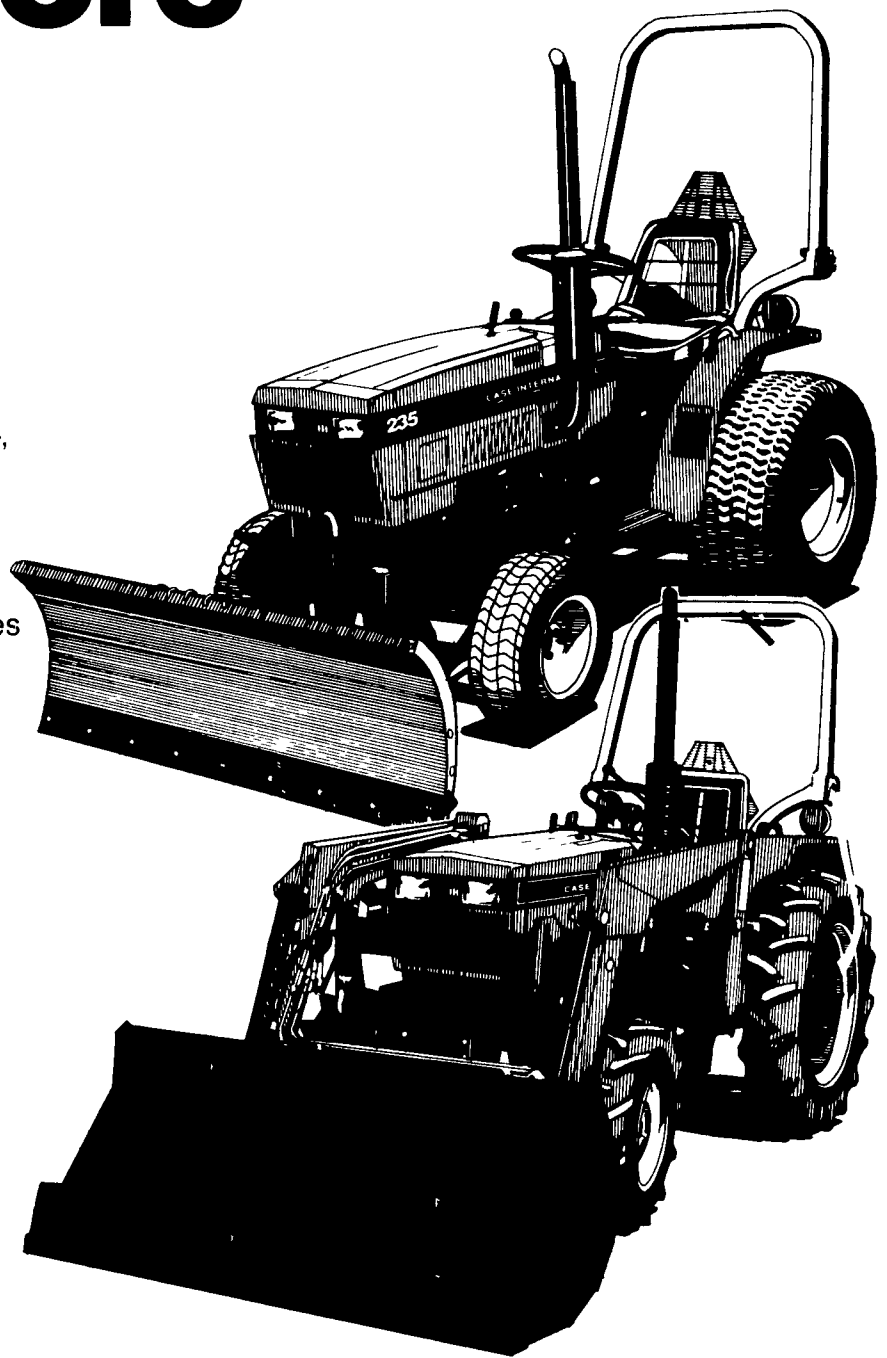

It's a mower and much more

Get a Case IH 200 Series Tractor

Case IH 200 Series Diesels — 18 to 31 engine horsepower — are a cut above other compact tractors. All four models offer smooth-shifting transmissions, 540/1150 rpm rear PTO (540 rpm only on model 235) and weather-beating MFD option for all-season productivity. For heavy-duty mowing, 200 Series Tractors with Case IH front-, mid- and rear-mounted Mowers cut big jobs down to size. Case IH Mowers are built rugged, and are available in 60- to 72-inch widths.

These Case IH Tractors are also productive with loaders, dozer blades and many other attachments to do more work for you. See us today for a Case IH 200 Series Tractor that can work for you all year round.