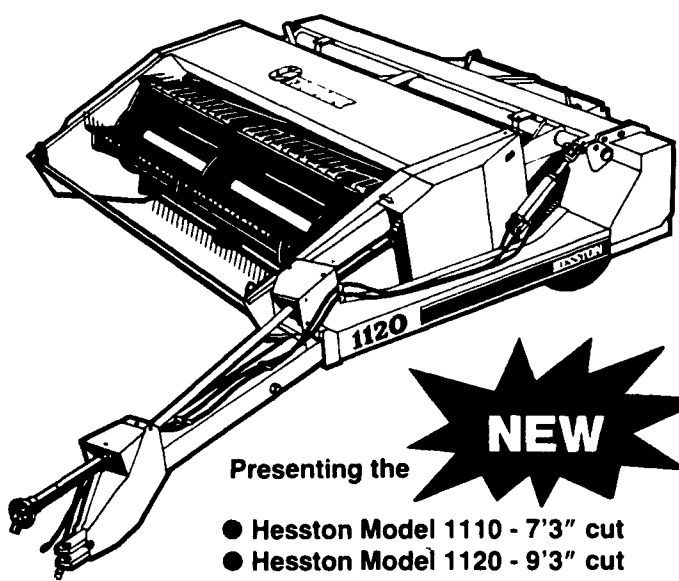

HAY EQUIPMENT

- IH 1190 Windrower
- NH 469 Windrower
- NH 479 Windrower
- NH 488 Windrower
- NH 499 Haybine
- Hesston PT 10
- Hesston 1010 Windrower
- Hesston 1090 Windrower
- Case 650 Windrower
- NI Rake
- NI 456 Round Baler
- NI 484 Round Baler
- IH 27 Baler
- IH 445 Square Baler
- NI 565 Square Baler
- 7 Hay Wagons
- Ford 618 Blower
- Hesston 620 12' Head

TILLAGE

- IH 6-16 Auto Reset Plow
- IH 10 Ft. Disc
- Int. 2-Bot. Trailer Plow
- Int. 710 5-Bot. Plow, 16" Auto Reset
- JD 18 Ft. Field Cult.
- 7-Tooth Soil Saver
- Case 16" Reset Plow, 6 Bottom
- Case Disc Harrow, 10'
- Case 13' Disk, F21
- JD 210 Disk
- Kawanee 10 Ft. Disk
- Oliver 22' Disk
- Oliver Disk
- Used Cultipacker
- Vicon Rotary Harrow

MISCELLANEOUS

- King Wise 32' Elevator
- NH 36 ft. Elevator
- Gehl 99 Blower
- JD Blower
- IH 56 Blower
- IH No. 10 13-Disc Drill
- JD 7000 4-Row Planter
- 4-Row Cole Corn Planter
- 6 Used Spreaders
- Scavenger 1263 Manure Spreader
- Scavenger 1678 Manure Spreader
- NI 224 Spreader
- Gehl 350 Spreader
- Martin 1575 Spreader
- 500 Gal. Century Sprayer
- Weaverline Cart, 30 Bushel
- IH 510 16x7 Grain Drill
- Ontario Drill

NEW SPECIAL NEW IDEA 404 WHEEL RAKE $1,250

HESSTON THE PRIME LINE

Have It Your Way - Versatility With Economy!

1. Presenting the **NEW**
2. Hesston Model 1110 - 7'3" cut
   - Hesston Model 1120 - 9'3" cut

These new Hesston pull-type mower-conditioners are designed to cut fast, dry hay quickly and save the leaves.

The reliable halfswathbar sickle drive (1700 spm) cuts the crop quickly and the standard 4 bat reel (5 or 6 bats optional) delivers the crop directly to the full width, engaging conditioner rolls. Swath shield can be changed easily by moving one lever, and forming shields are adjustable for any size of windrow.

See all of the value-packed features of these outstanding Hesston-built machines at your dealer today!

Fall Special On Hay Equipment

Model 1120 In Stock... Cash Discounts or Waiver Til 4/1/89 On Tractors And Hay Equipment

ZIMMERMAN'S FARM SERVICE
1/2 Mile West Off Rt. 501 On School Road, Bethel, PA
Phone 717-933-4114

Engine Parts **Gaskets**
Cylinder Heads
Rebuilt or Exchange
Engine Rebuilding
Spring Garden Repair
RD 1, Box 204
Kinzer, PA 17535

USED EQUIPMENT
2 Case 580 D
1981 Case 1370 Tractor
Vernon E. Stup Co.
5859 Urbana Pike
Frederick, Md. 21701
301-663-3185

Dismantling Combines for parts over 400 all makes and models Dismantling 58 pickers for parts
All Combines Sold—free parts for one season if in our parts lot.

IH 915, 815, 715, 615, 315, 205, 203, 503, 403, 303, 93, 91, 151, 101, 141, 127, 125, 105, 82, 76, 74 JD 7700, 6600, 4400, 3300, 105, 95, 55, 45, 40, 30, 25, 12A MF 510, 410, 300, 205, 35, 92, 82, 72, 90, 80, 70, 60, 27, 26 AC Gleaner, F, L, M, K, G, E, C, 2, A, 60, 66, 100 Oliver 545, 535, 525, 430, 40, 35, 33, pull type. NI Uni, 710 Combine, Huskers, 705, 702, 701, Combine shellers & harvesters Ford: 622, 630, pull type Case 1160, 960, 700, 660, 600 NH 975, 985, TR70 MM 5297, 3496, MM Uni, White 8600, Field Boss, 7300, Massey 750D, Straw Spreaders & Choppers, JD 7720, Motors, transmissions, tires, corn & grain heads