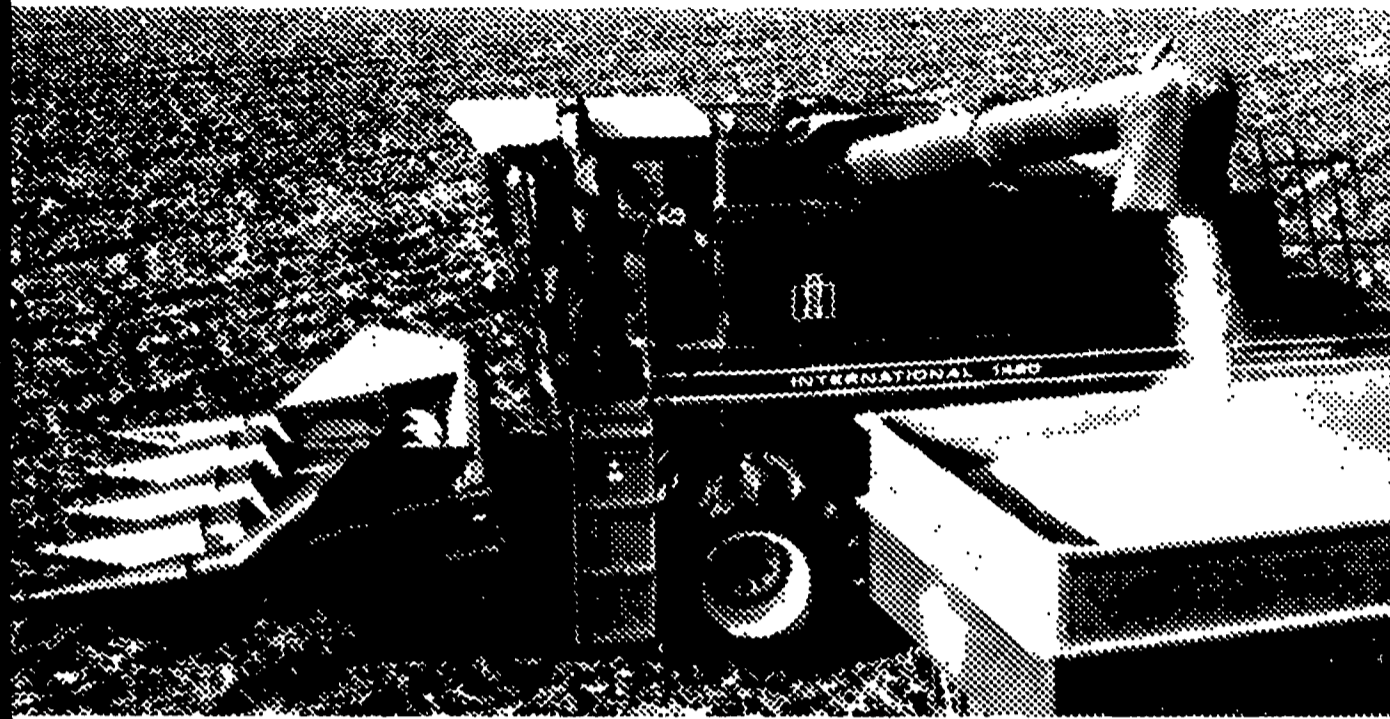

# Axial-Flow Combines

## SIMPLY MORE PRODUCTIVE IN THE FIELD

Over the past ten years the Case IH *axial-flow* combines have proven themselves to be more productive than the combines previously owned by our customers. In tall crops, short crops or down crops; bumper crops or drought crops the *axial-flow* combines put more crop in the bin and, therefore, return more market dollars to you. The Case IH *axial-flow* is simply more productive in the field where the bragging stops.

### **HOOBER: Axial-Flow production specialists**

1. Every new combine Hooper sells is expertly predelivered and started in the field by a professional combine mechanic; experienced in setting and adjusting for all common crops.
2. Hooper's professional combine mechanics drive fully equipped combine service trucks, stocked with commonly used wearing parts. When called to service or repair an *axial-flow* combine, they carry with them the tools and equipment to do the job and get you back to the field fast.
3. Hooper's Parts Department has the largest combine parts inventory in the East. Daily pickups at the Case IH Parts depot help to provide fast emergency parts availability. Hooper's expert combine PARTS service provides you minimum downtime and maximum productivity.