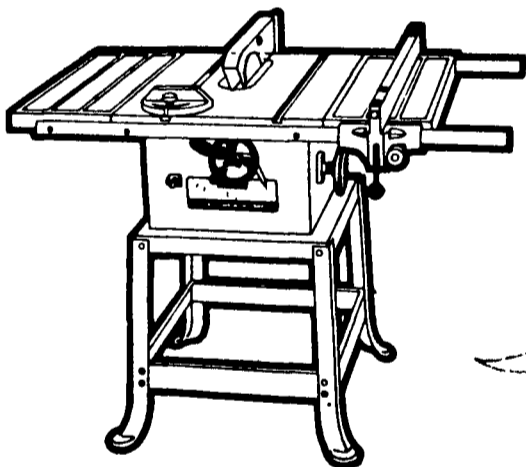

TRUCKLOAD - SALE Now Thru Aug. 31, 1988

DELTA 10" CONTRACTOR'S SAW
MODEL # 34-444