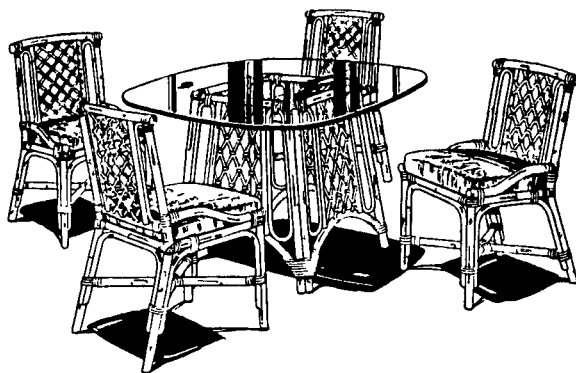

Armstrong
ESTABLISHED 1946

6 PC. PINE LIVING ROOM GROUP

With Party Ottoman In Antron Nylon
Reg. Retail \$1099.95

OUR CASH PRICE \$299.95

Matching Pair Of Lamps & Shades **\$35.00 CASH PRICE**

5 PIECE CONTEMPORARY SET

Glass And Rattan As Shown,
But Comes With Arm Chairs

Reg. Ret. \$1,229.95
OUR CASH PRICE
\$349.95

Manufacturer Getting
Out Of Rattan Business.

COUNTRY CASUAL LIVING ROOM SUITE

Sofa, Chair and Loveseat
Reg. Retail \$1899.95