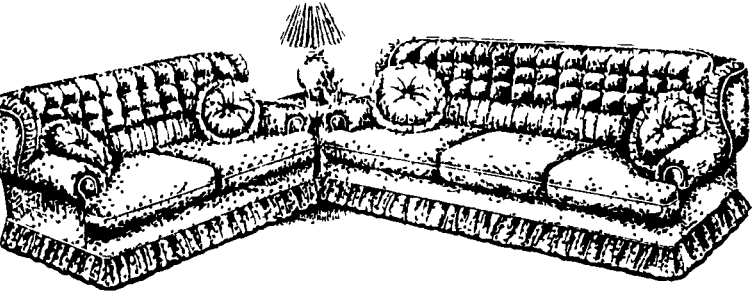

Armstrong
ESTABLISHED 1946

6 PC. PINE LIVING ROOM GROUP

With Party Ottoman In Antron Nylon
Reg. Retail \$1099.95

OUR CASH PRICE \$299.95

Matching Pair Of Lamps & Shades **\$35.00 CASH PRICE**

5 PIECE CONTEMPORARY SET

Glass And Rattan As Shown,
But Comes With Arm Chairs

Reg. Ret. \$1,229.95
OUR CASH PRICE
\$349.95

Manufacturer Getting
Out Of Rattan Business.

COUNTRY CASUAL LIVING ROOM SUITE

Sofa, Chair and Loveseat
Reg. Retail \$1899.95