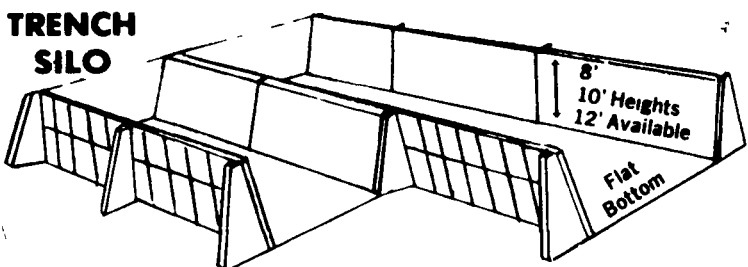

Complete set of 4 GOL. Sprockets  
**\$750** Delivered

CALL  
**(216) 852-4088**

**BETTER BILT STORAGE, INC.**  
Route 2, Box 262  
Sugar creek,  
Ohio 44681

**TRENCH SILO**

**PANEL-STRUCT, INC.**

853 Buchanan Trail East  
Greencastle, Pa. 17225  
PHONE 717-597-4994