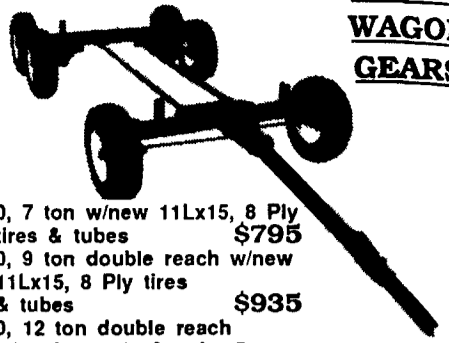

THE WAGONMASTER PRESENTS

THE LUCKNOW MIXER WAGON

- Can Be Custom Built To Your Specs
- Weighs 1 Ton More Than Most
- Thousands Of Dollars Less Because You Buy Directly From Us
- 1/2" Thick Flighting On Bottom Augers (3/8" On Top)
- We Deliver To Your Farm

HORST WAGON GEARS

- #140, 7 ton w/new 11Lx15, 8 Ply tires & tubes \$795
- #180, 9 ton double reach w/new 11Lx15, 8 Ply tires & tubes \$935
- #240, 12 ton double reach w/tandem axle & 11Lx15, 8 Ply tires & tubes \$1225

QUALITY TRACTORS AND EQUIPMENT/REASONABLY PRICED/SERVICED & BACKED WITH A 100% WARRANTY ON ENGINE AND DRIVE TRAIN ON TRACTORS PRICED OVER \$4,000 DELIVERY AVAILABLE ANYWHERE

TRACTORS

- JD 4440 Quad, 1982 model, fact. cab & air, very nice
- JD 4240 powershift, fact. cab & air
- JD 4430, Q, fact. cab & air, 1976 model, very nice
- JD 4230 Quad, fact. cab & air, 38" rubber
- JD 4230 Quad, fender tractor, 38" rubber
- JD 4020 diesel, side console, WF, dual hyd. Late JD 2640 w/reverser & 148 Ldr.
- JD 2030 diesel, deluxe fenders, 2100 orig. hrs., extremely nice
- JD 730 diesel, 3PT, WF, fenders, very nice, noise in 5th gear
- JD 730 diesel standard w/3PT, PTO & adj. WF
- IH 1086, 79 model, fact. cab & air, fully equipped
- IH 986, 81 model, low hrs., 38" rubber
- IH 986, fact. cab & air
- IH 886 4-post, canopy w/new TA & clutch
- IH 1466, red cab w/air, very clean