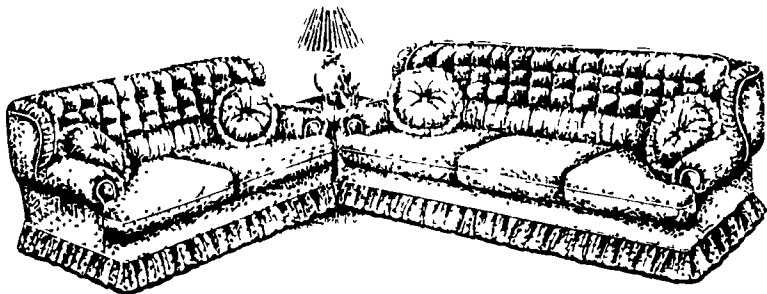

2 AND 3 PIECE LIVING ROOMS

We made a contract with them to liquidate this merchandise.

You must see this quality!

- Sofa and loveseat
- Sofa, loveseat and chair
- Sofa and chair

Choose from Early American,
Traditional, Contemporary, Modern

CORSAIR

Contemporary Division of England

Reg. Ret. **OUR CASH PRICE**
\$1979.95 to **\$499⁹⁵**
\$3409.95 to **\$859⁹⁵**

COUNTRY CASUAL LIVING ROOM SUITE

Sofa, Chair and Loveseat
Reg. Retail \$1899.95

OUR CASH PRICE
\$589.95