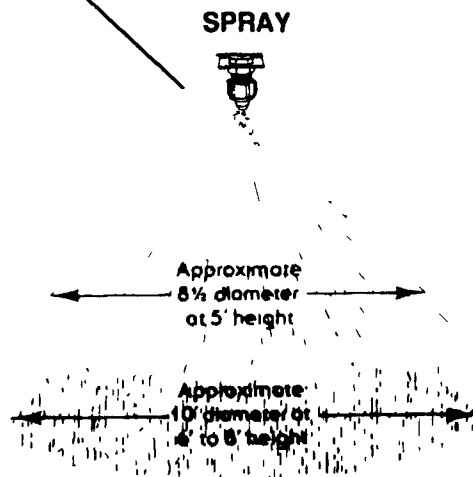

Farrowing Crate

Penning

Gestation Stalls

DRIP

SPRAY

TRI-COUNTY

CONFINEMENT SYSTEMS INC.

608 E. EVERGREEN RD.
LEBANON, PA. 17042
PH. 717-274-3488