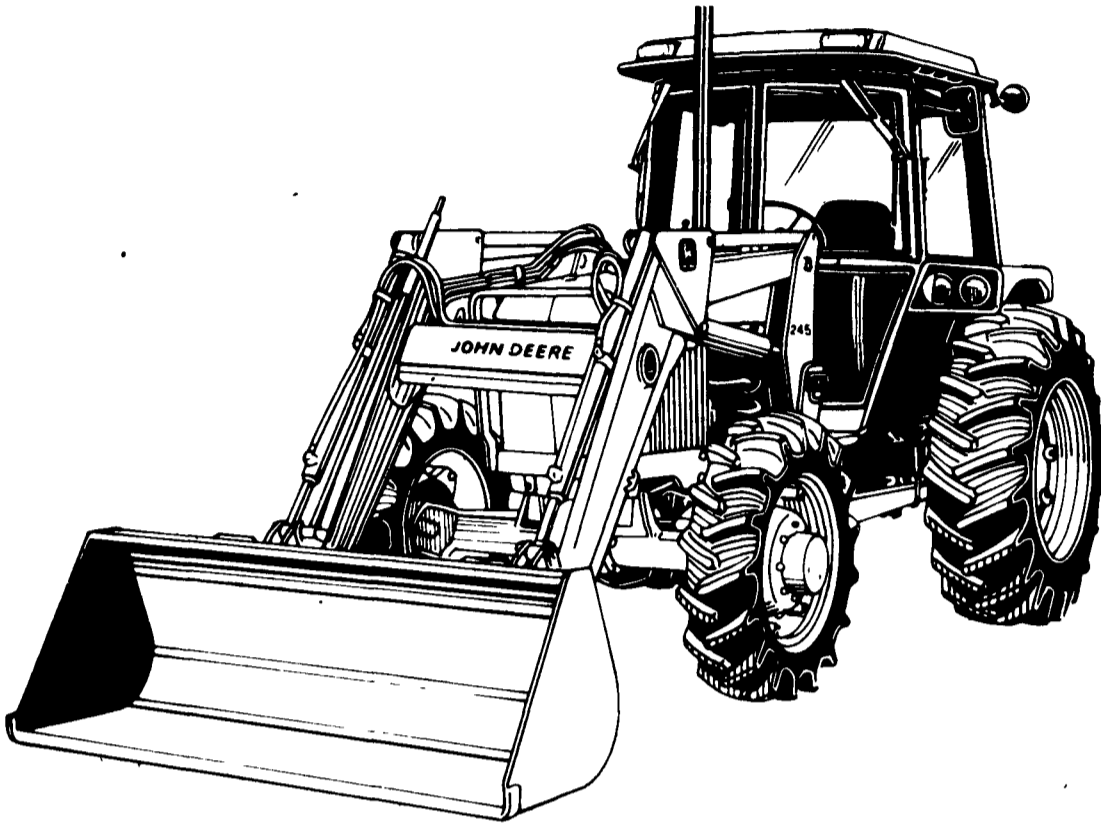

LOADERS DESIGNED BY TRACTOR DESIGNERS

■ John Deere loaders were designed by John Deere tractor and loader engineers. And solely for John Deere tractors. They aren't "fits all" designs.

■ We've got loaders to fit tractors from the 820 to the 4850. Economy models or the deluxe series with John Deere's Quik-Tatch™ system and self-leveling design. Stop in for a loader-tractor matchup.

NEW
from JOHN DEERE

Quik-Tatch loaders for the under 40-hp class

New loaders designed for John Deere compact utility tractors attach/detach in less than a minute! See us about them today.

- For gear-drive 650-1050, hydrostatic 655-855, MFWD or 2WD
- 600-, 700-, 950-lb. capacities